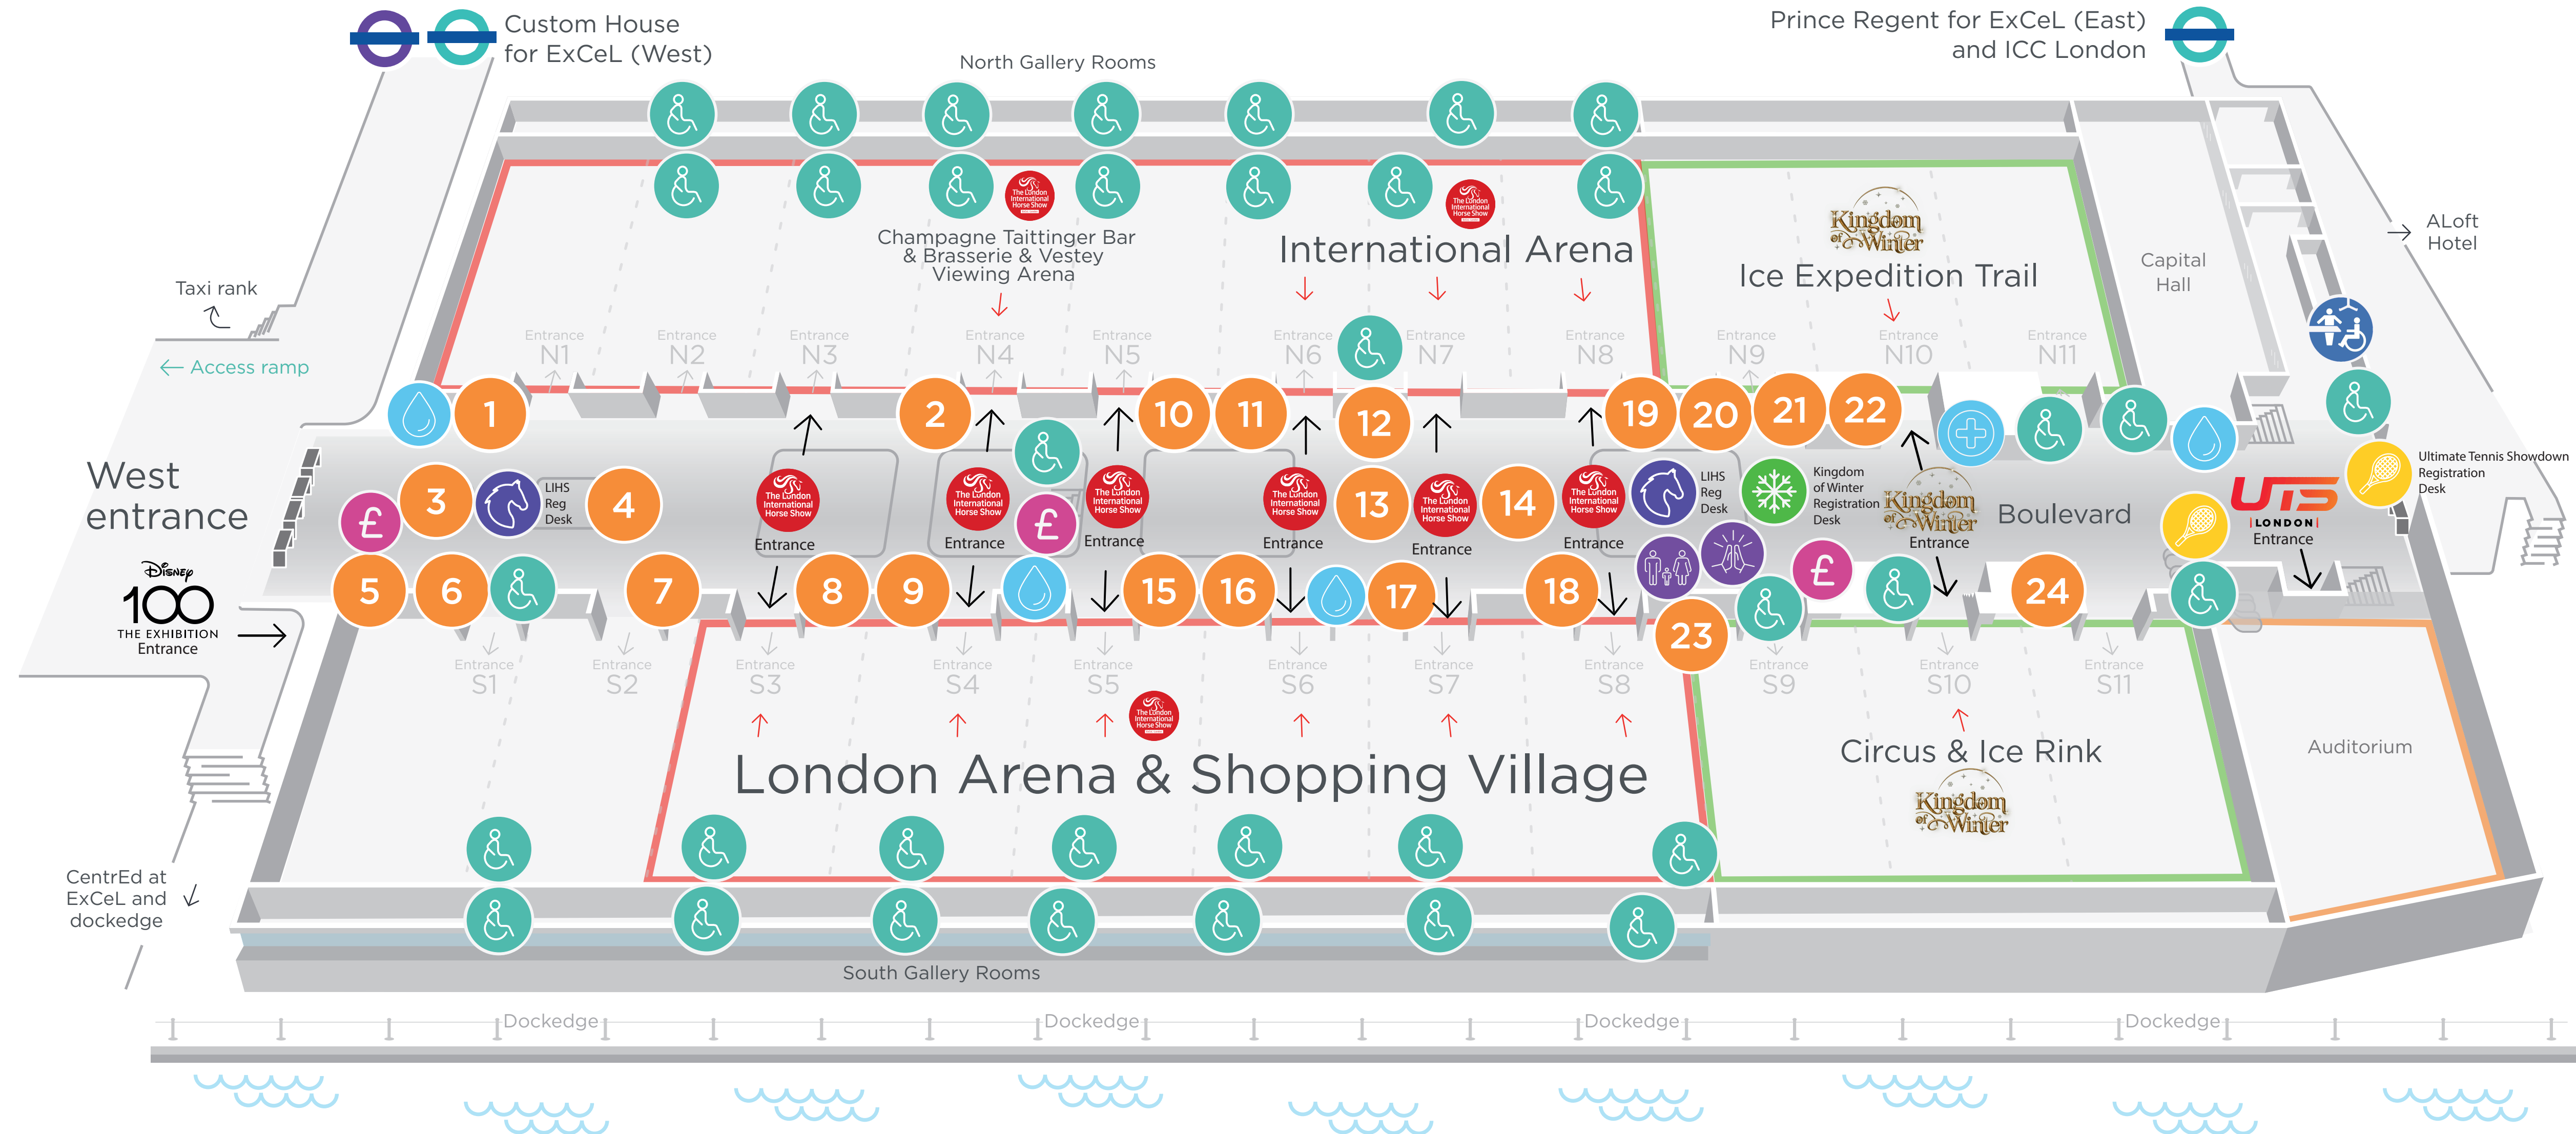

ExCeL London visitor map

Key

Please note: Opening of retail units is subject to the events in tenancy at that time. Please visit excel.london/visitor/food-drink

- | | | | | |
|---------------------|---------------------------------|---------------------------|----------------------|---|
| 1 11 Bagel Factory | 9 Baba Dhaba | 18 Subway | Water refill station | London International Horse Show registration desk |
| 2 Prime Burger | 10 Rotisserie Chicken | 19 Chozen Noodle & Sushi | Cash machines | Ultimate Tennis Showdown registration desk |
| 3 The Pyramid | 12 BUN. | 20 Upper Crust | Disabled toilets | Kingdom of Winter registration desk |
| 4 14 Costa Coffee | 13 The Bridge Restaurant & Bar | 21 Habanero | Changing Places | |
| 5 Orzo's Deli | 15 Viva! Burrito | 22 Market Express | First aid | |
| 6 8 HEJ Coffee | 16 Pizza Popolare | 23 Wrapid | | |
| 7 Sandwich & Co | 17 Poke Bowl | 24 HEJ Lounge | | |