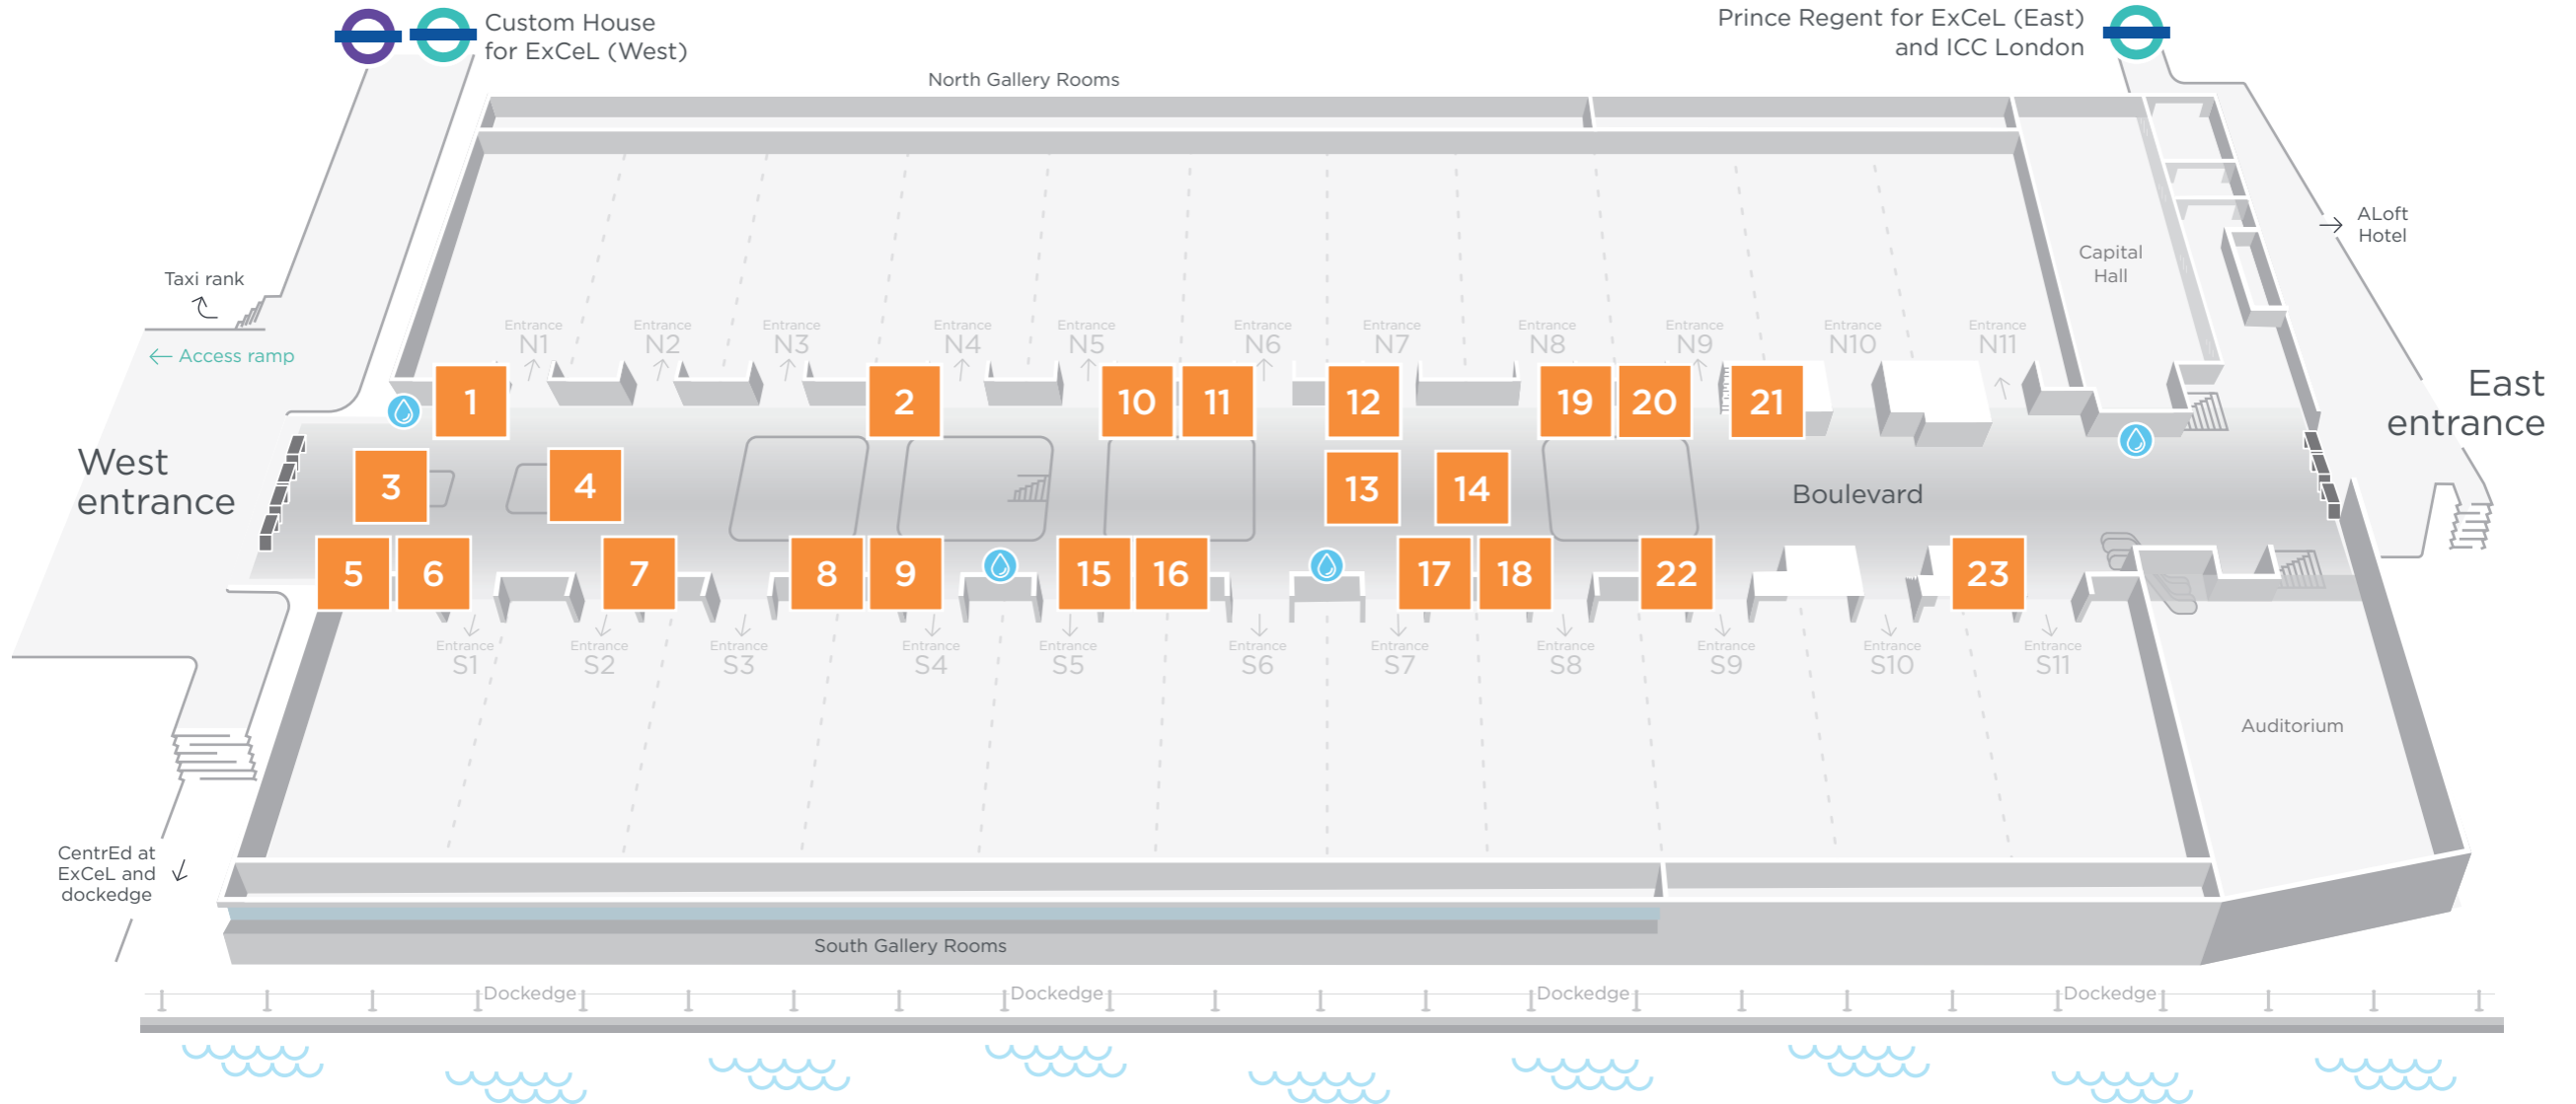

Food & drink map

Key

Please note: Opening of retail units is subject to the events in tenancy at that time. Please visit [excel.london/visitor/food-drink](https://www.excel.london/visitor/food-drink)

- | | | | | | | | | | | | |
|---|--|---------------|----|--|-----------------------------|----|--|-----------------------|----|----------------------|------------|
| 1 | | Bagel Factory | 8 | | HEJ Coffee | 15 | | Viva! Burrito | 22 | | Wrapid |
| 2 | | Prime Burger | 9 | | Baba Dhaba | 16 | | Pizza Popolare | 23 | | HEJ Lounge |
| 3 | | The Pyramid | 10 | | Rotisserie Chicken | 17 | | Poke Bowl | | Water refill station | |
| 4 | | Costa Coffee | 11 | | Bagel Factory | 18 | | Subway | | | |
| 5 | | Orzo's Deli | 12 | | BUN. | 19 | | Chozen Noodle & Sushi | | | |
| 6 | | HEJ Coffee | 13 | | The Bridge Restaurant & Bar | 20 | | Habanero | | | |
| 7 | | Sandwich & Co | 14 | | Costa Coffee | 21 | | Market Express | | | |