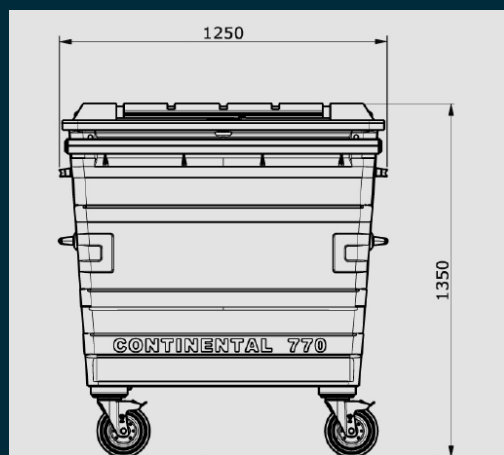

www.bywaters.co.uk

WHAT WE OFFER...

770 LITRE GENERAL

How much does a 770-litre bin hold?

- 13 bin bags of general waste
- 45kg of DMR or cardboard

Bywaters
recycling made easy

NON-RECYCLABLES

YES PLEASE