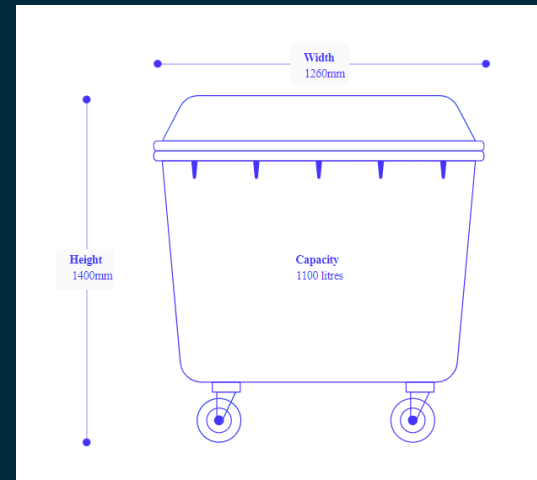

NO | NIE | NÃO JUNTAR | 否

- PAPER
- FOOD & LIQUID
- BATTERIES
- ELECTRONICS
- CARDBOARD
- PLASTIC BOTTLES

www.bywaters.co.uk

WHAT WE OFFER...

excel
LONDON

1,100 LITRE WOOD

How much does a 1,100-litre bin hold?

This depends on the size of wood being disposed

- Max width is 1260 mm
- Max height is 1400mm

Wood items larger than this require pallet removal

2X5M PALLET REMOVAL

Pallet removal required for wood items

- Over width of 1260 mm
- Over height of 1400mm