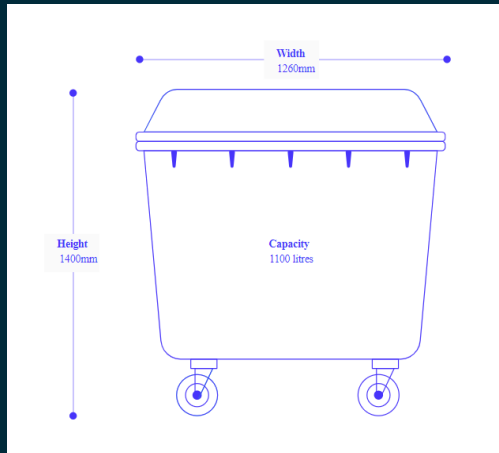

excel
LONDON

WASTE MANAGEMENT

SUSTAINABLE, FAST & RELIABLE
GIVING YOU PEACE OF MIND

WHAT WE OFFER...

1,100 LITRE DRY MIXED RECYCLING (DMR)

How much does a 1,100-litre bin hold?

- 15–18 bin bags of DMR
- 35kg of DMR or cardboard