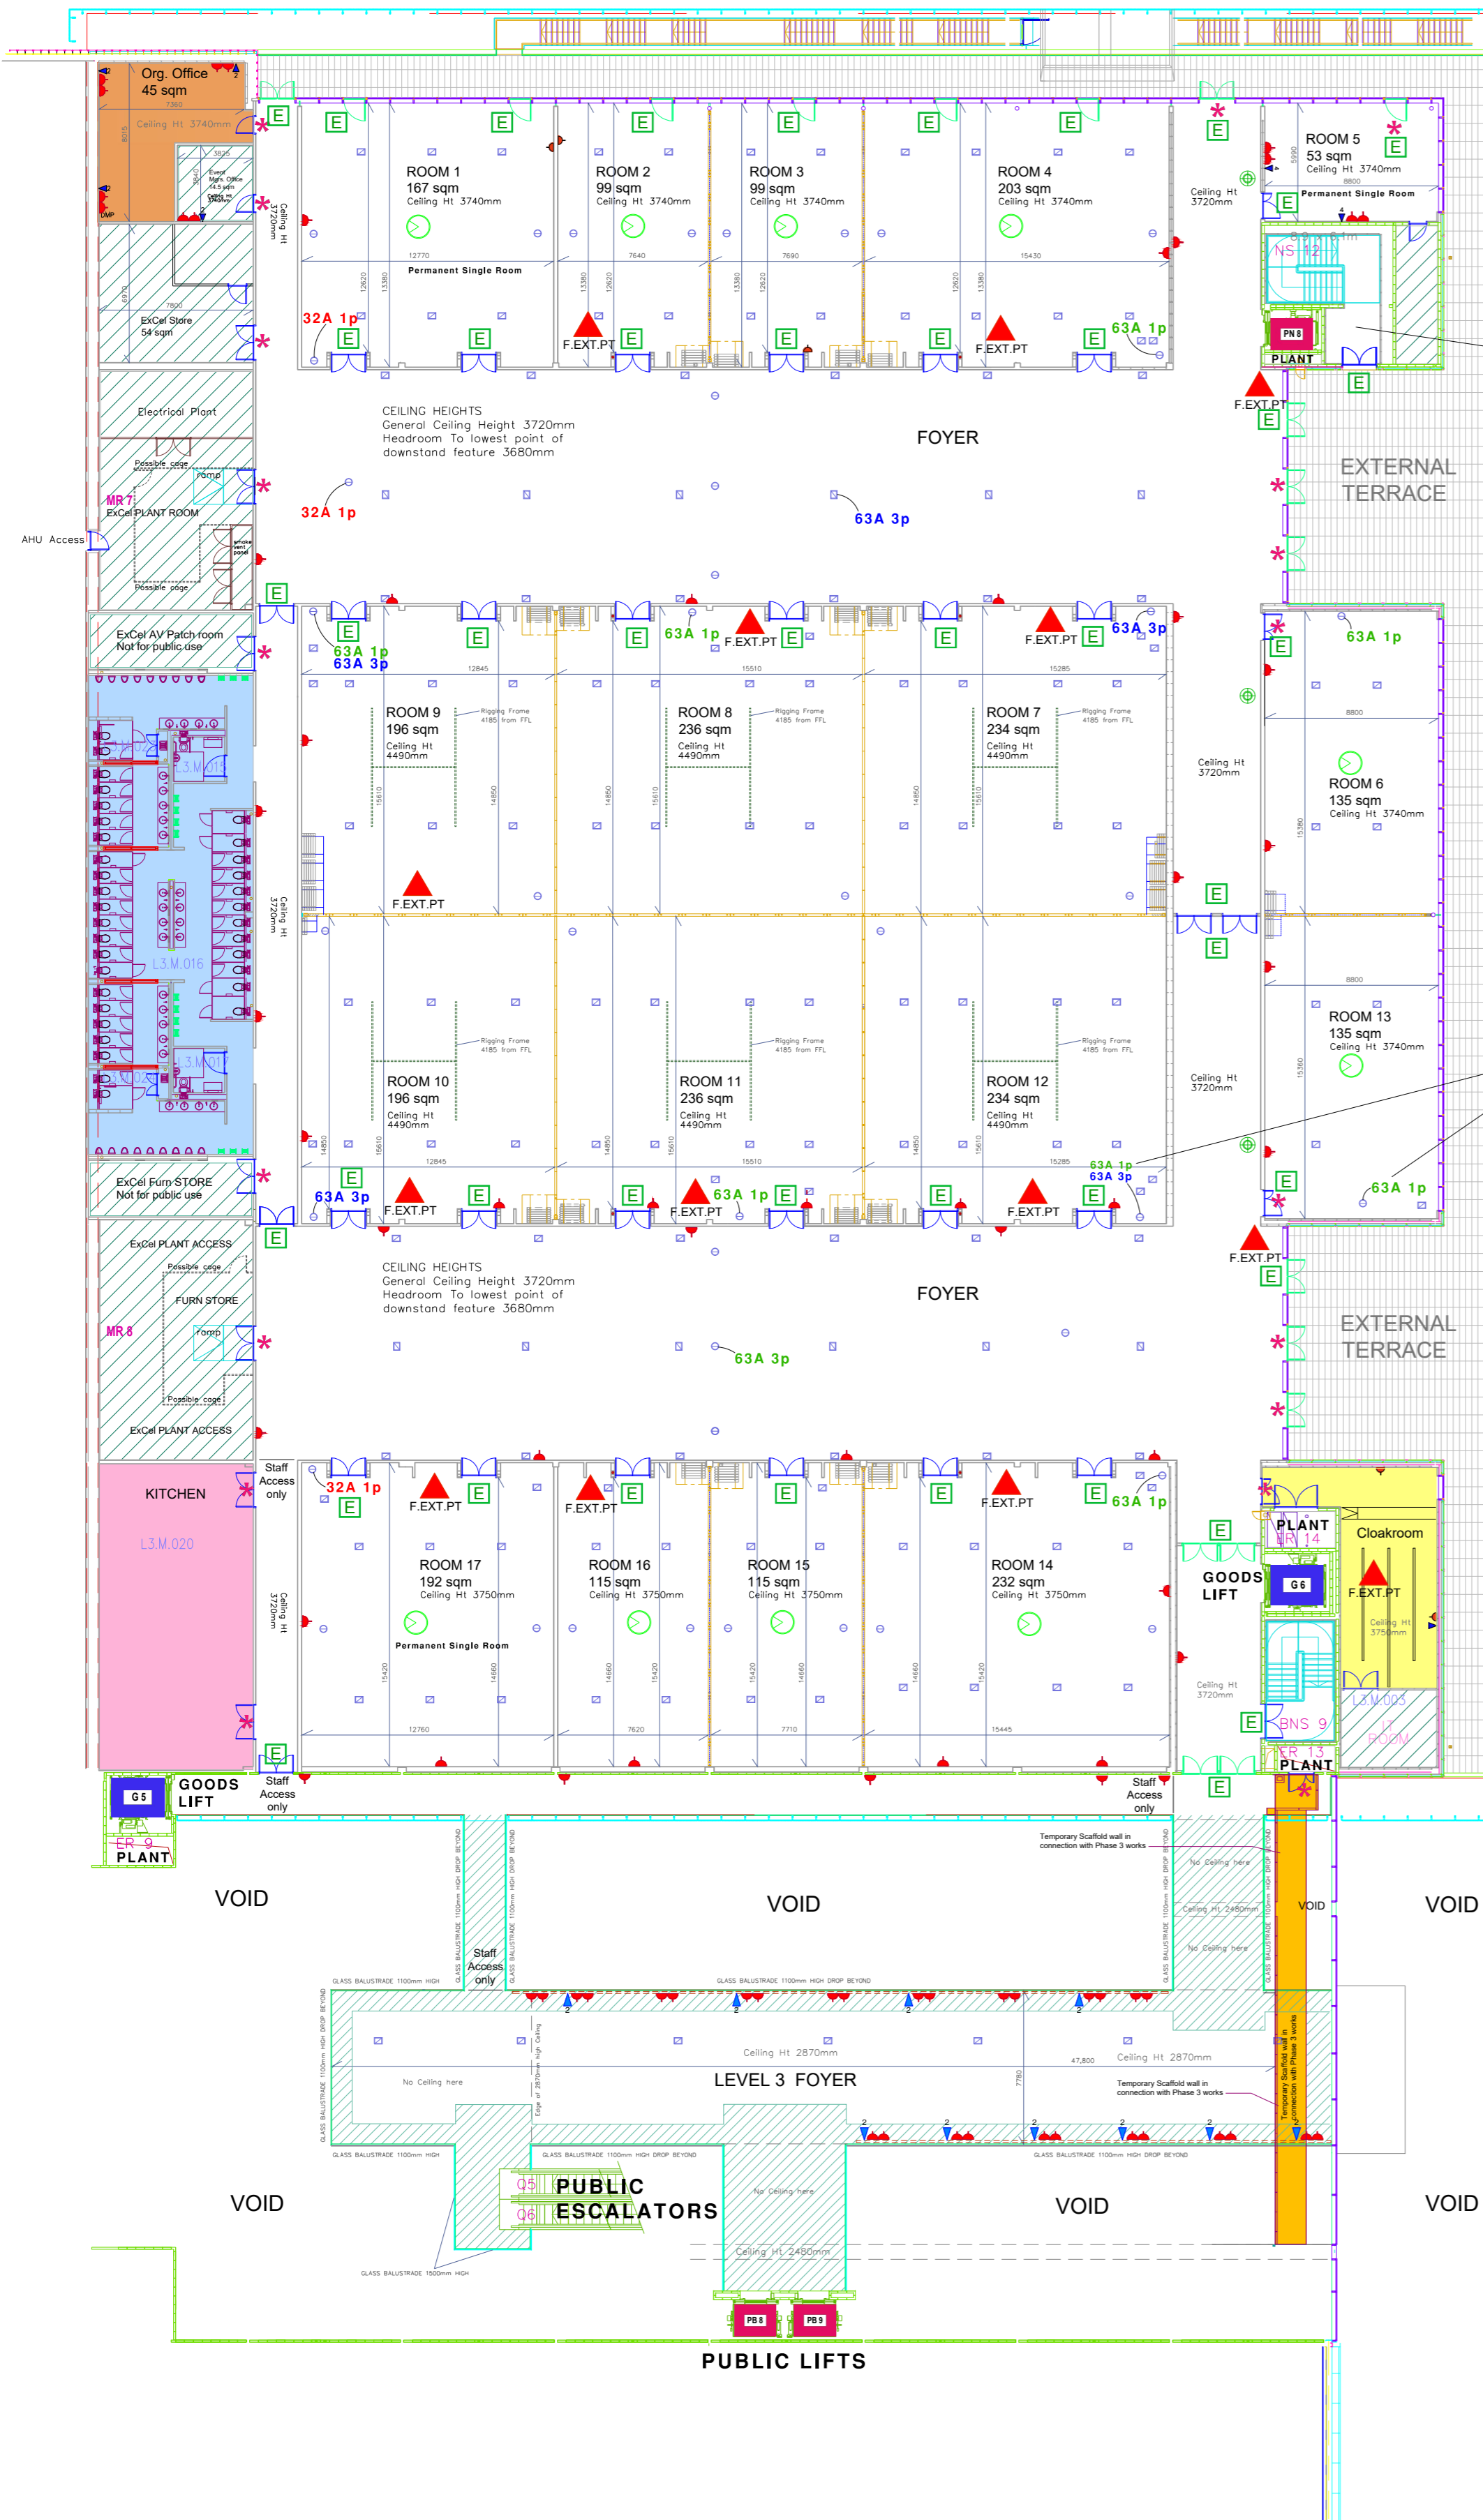

CAPITAL SUITE LEVEL 3

- Voice Evacuation System
- Dimmable & Programmable Lighting
- Rooms 7-12 and 14 - 17 are fully Blacked out
- Rooms 1-4 , 5, 6 and 13 have Natural Daylight
- All room Air Conditioned
- PA system point installed in Organiser's Office
- Rooms 1, 5, and 7 are permanent single rooms

MOVABLE WALL PARTITIONS

Ceiling Rigging Points

Rigging frame 48.3mm dia stainless steel 250kgs per bar, 50kgs per metre, 20 kgs maximum on cantilevered ends beyond last supporting point. plus adjacent grommet connection panel

PROJECTION MOUNTING POINT

Organiser's must submit weight loadings for lighting bars

Floor Power Locations

Note: 32A & 63A Power available only at outlet positions noted due to restrictions in the floor void

32A 1p 32A Single phase supply, available on request

63A 1p 63A Single phase supply, available on request

Floor grommets to access 32A & 63A power

Floor box location with 4 x 13A power and 4 x data outlets

Floor grommets with 13A power & data points

Skirting trunking with power & data outlets

Data outlets with no. of ports

Double 13A Power outlet location

Single 13A Power outlet location

1000mm wide exclusion zone adjacent to balcony, no building, construction or stands to be located in this zone to avoid risks of object falling to Boulevard level below.

See drawing for ceiling height in various locations

Alternative exit via Stairway

0m 5m 10m