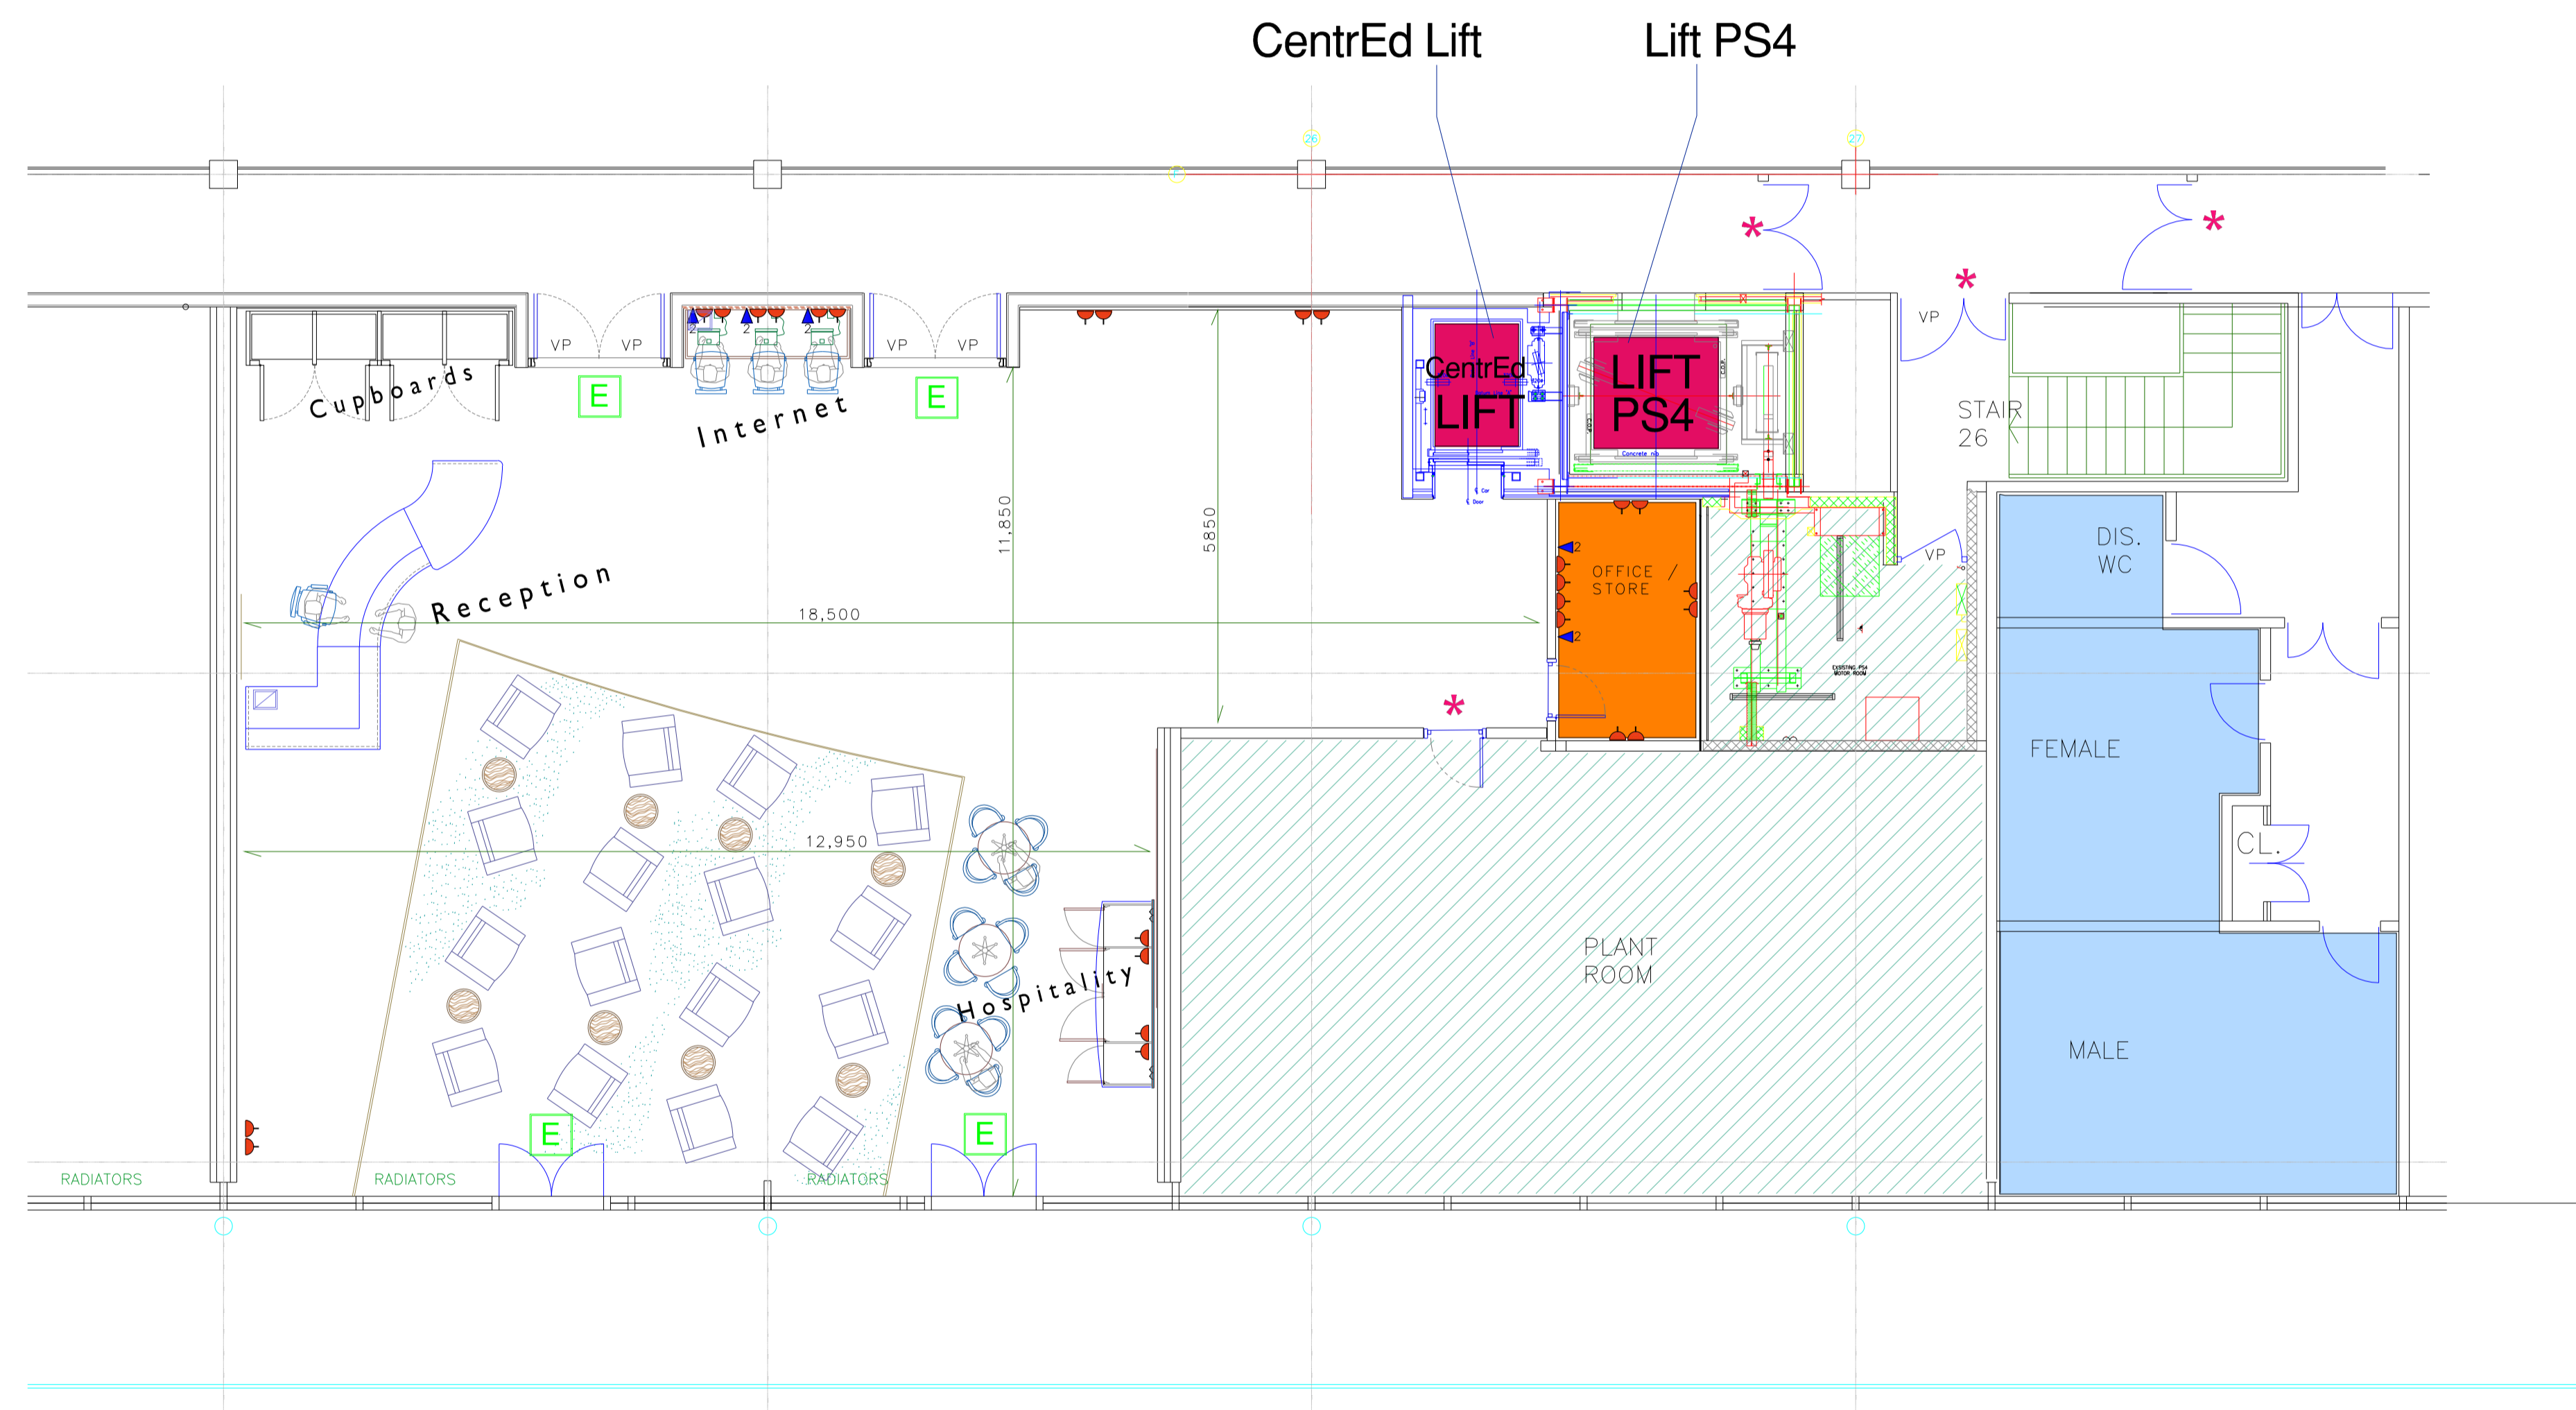

## KEY:

**E** \* DO NOT OBSTRUCT MARKED DOORS

**TOILETS**

**KITCHEN**

**CLOAKROOM**

**MANAGEMENT OFFICE**

**NOT FOR PUBLIC USE**

**LIFT** **PUBLIC LIFT**

## Floor Power Locations

**32A 1p** 32A Single phase supply, available on request

**63A 1p** 63A Single phase supply, available on request

⊖ Floor grommets to access 32A & 63A power

⊠ Floor box location with 2 x 13A power and 4 x data outlets

----- Skirting trunking with power & data outlets

13A 13A Supply wall mounted

▲ Data points wall mounted

25

**AREA 188 sqm EXCLUDING OFFICE**

**CentrEd Level 2 1st Oct 2022**