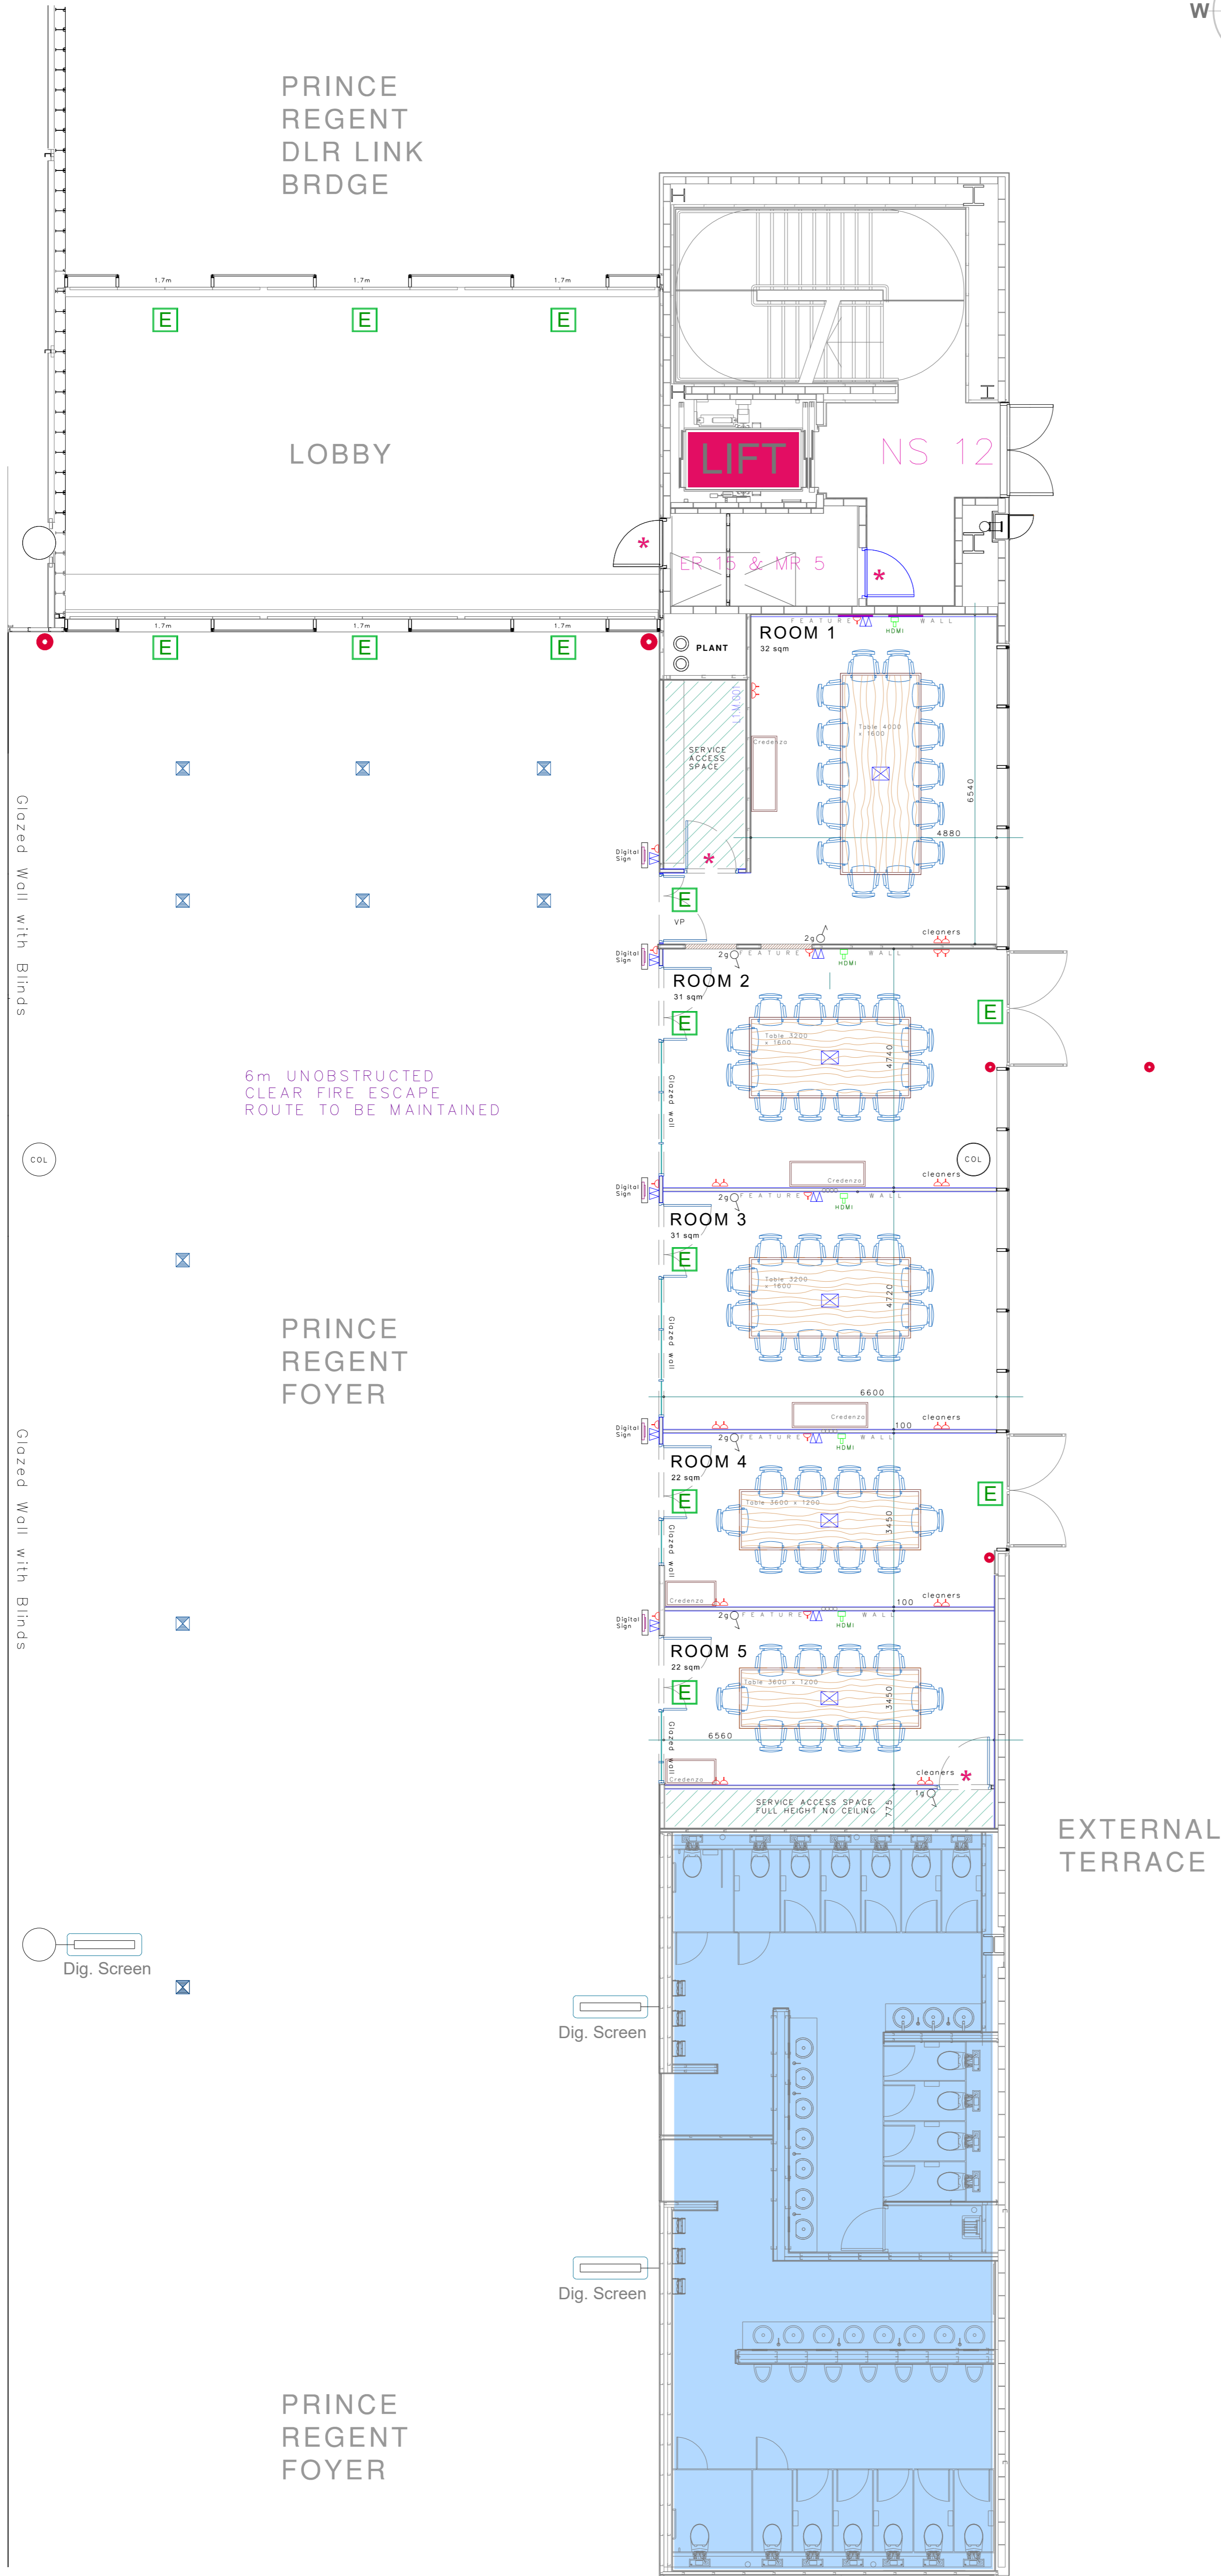

# ICC PRINCE REGENT ROOMS

**KEY:**

\* Fire Exit to be kept clear at all times

TOILETS

PLANT

NOT FOR PUBLIC USE

**Floor Power Locations**

13A SSSO

13A DSSO 450mm high

Spur 450mm high

Double Data outlets 450mm high

HDMI Outlet in wall for LED screen

Light switch, and gang number 1200mm high

Floor Box, 2no DSSO, 4no RJ45, 1no Access Plate for HDMI

Boulevard Services Duct

Wireless WIFI coverage throughout

Prince Regent Rooms, Boardroom Furniture layout comes as standard

0m 5m 10m