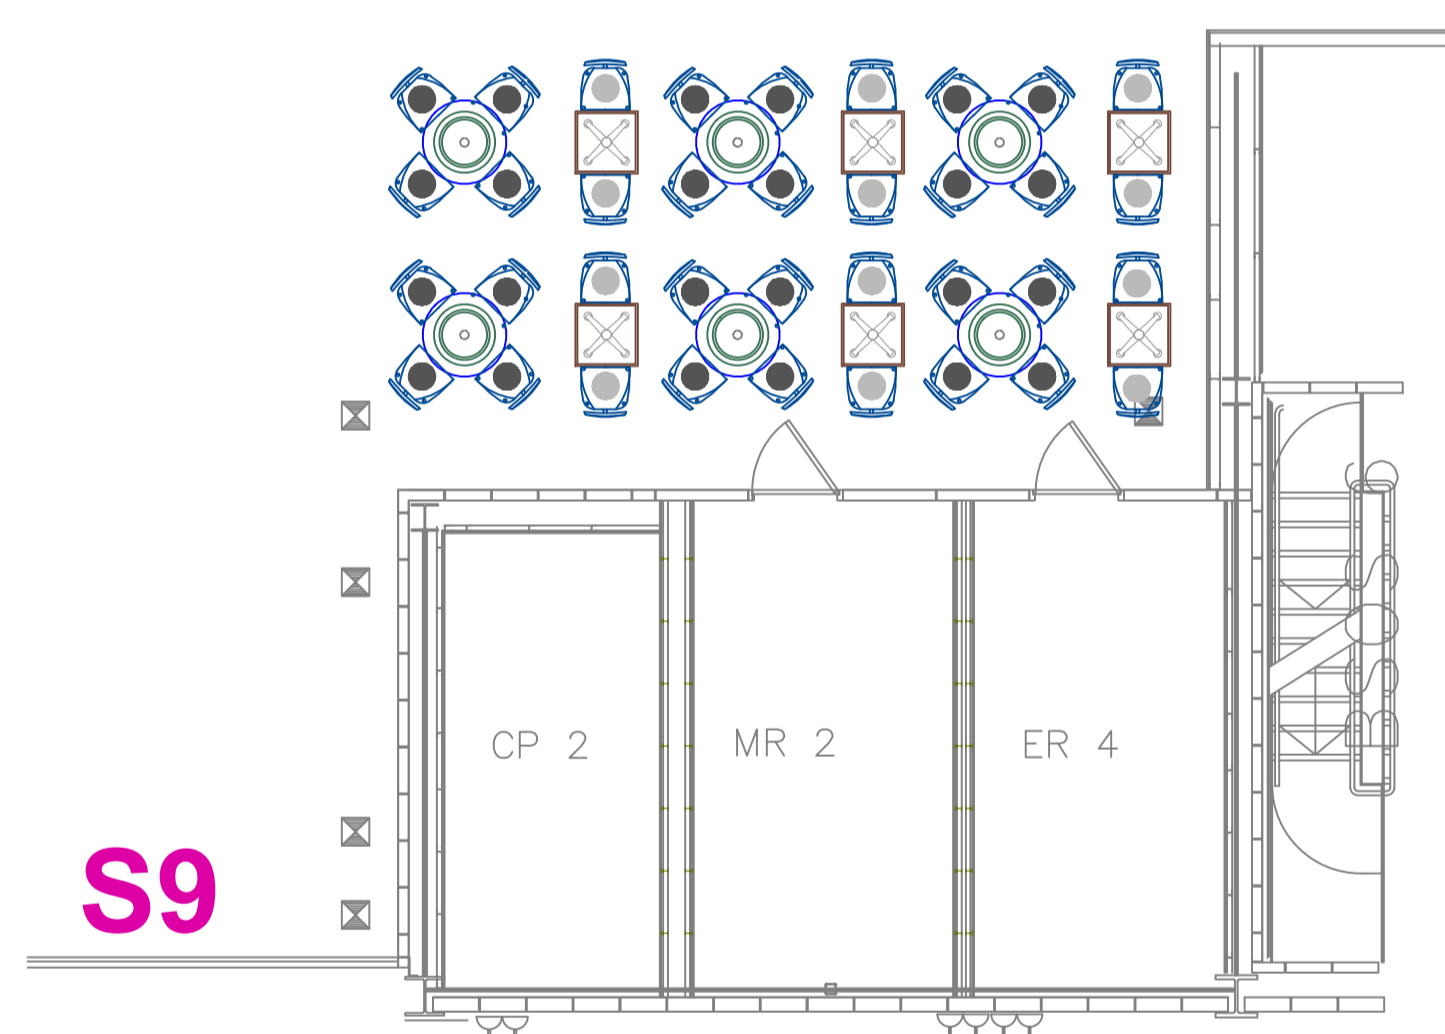

BOULEVARD SEATING PLANS - Other Areas 2

OTHER AREAS

LOCATION: East end of COSTA EAST

64 Total seats

OTHER AREAS

LOCATION: S9 Alongside Balcony

36 Total seats

OTHER AREAS

LOCATION: N10 Alongside Balcony

36 Total seats