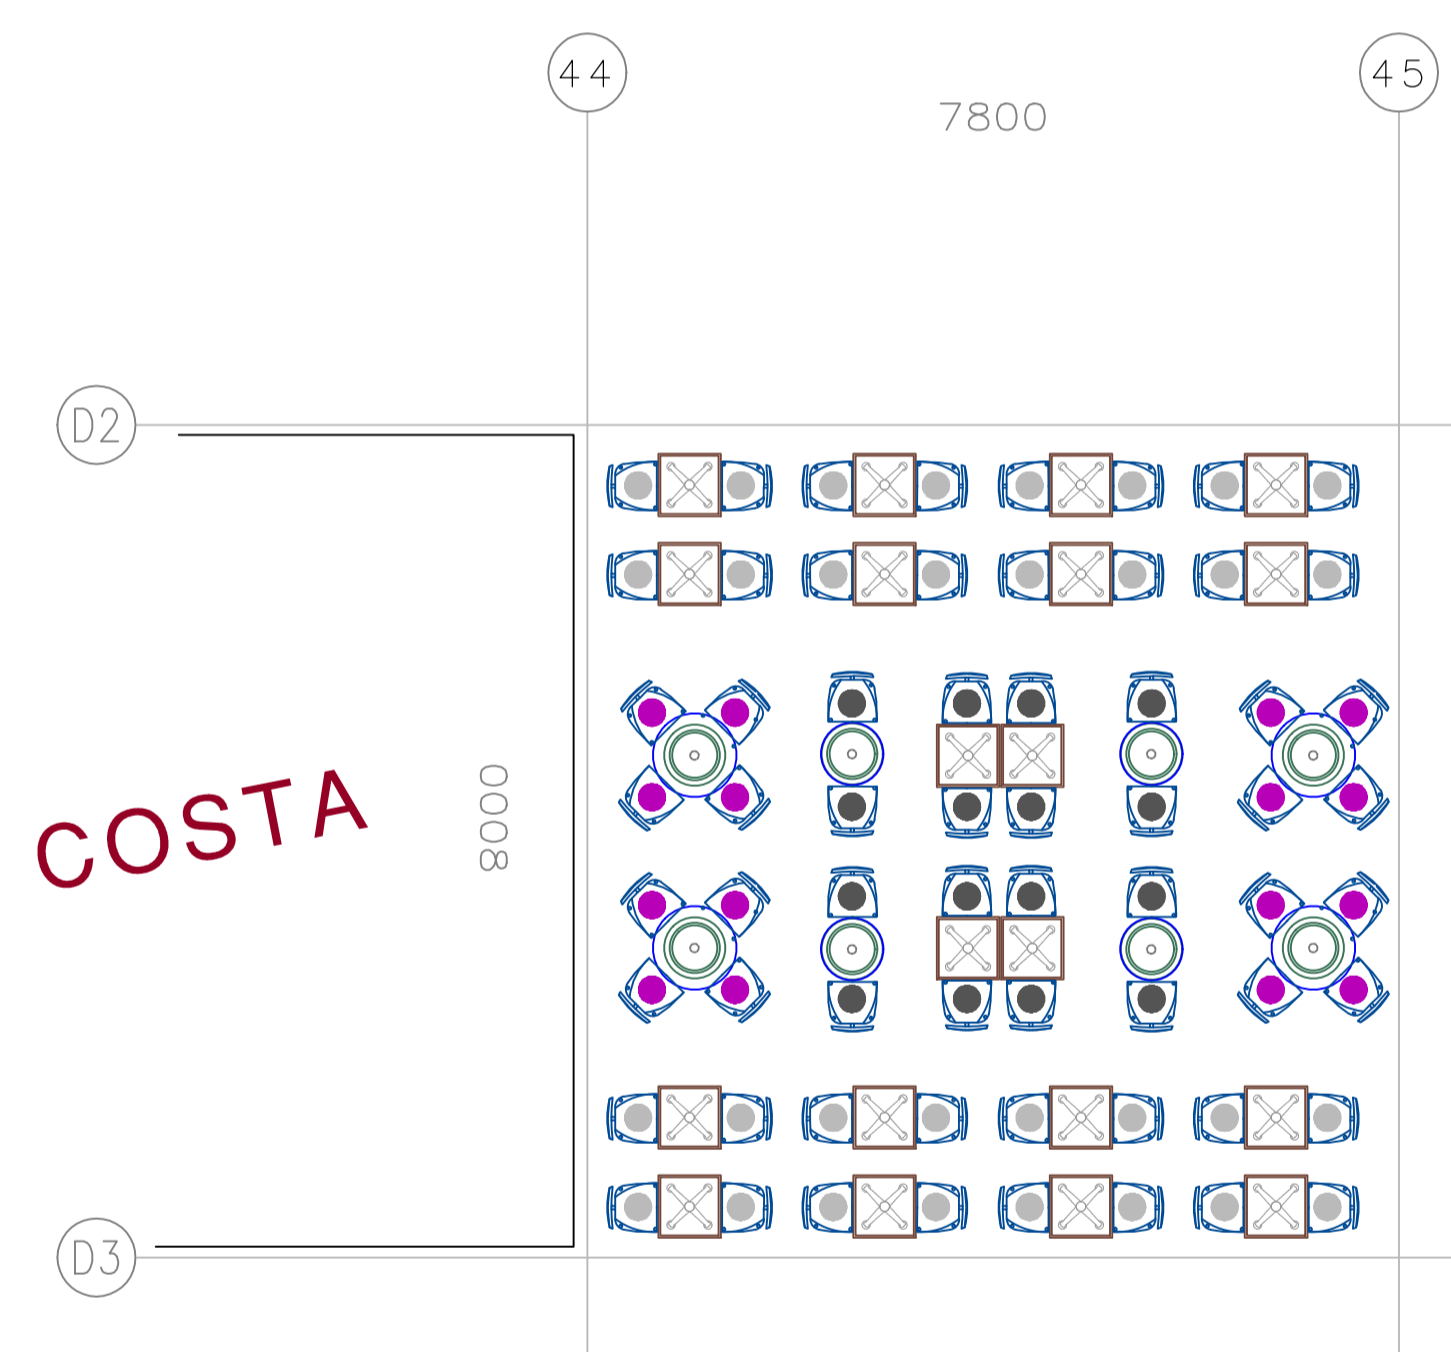

BOULEVARD SEATING PLANS - Other Areas 2

OTHER AREAS

LOCATION: East end of COSTA EAST

64 Total seats

OTHER AREAS

LOCATION: S9 Alongside Balcony

36 Total seats

OTHER AREAS

LOCATION: N10 Alongside Balcony

36 Total seats