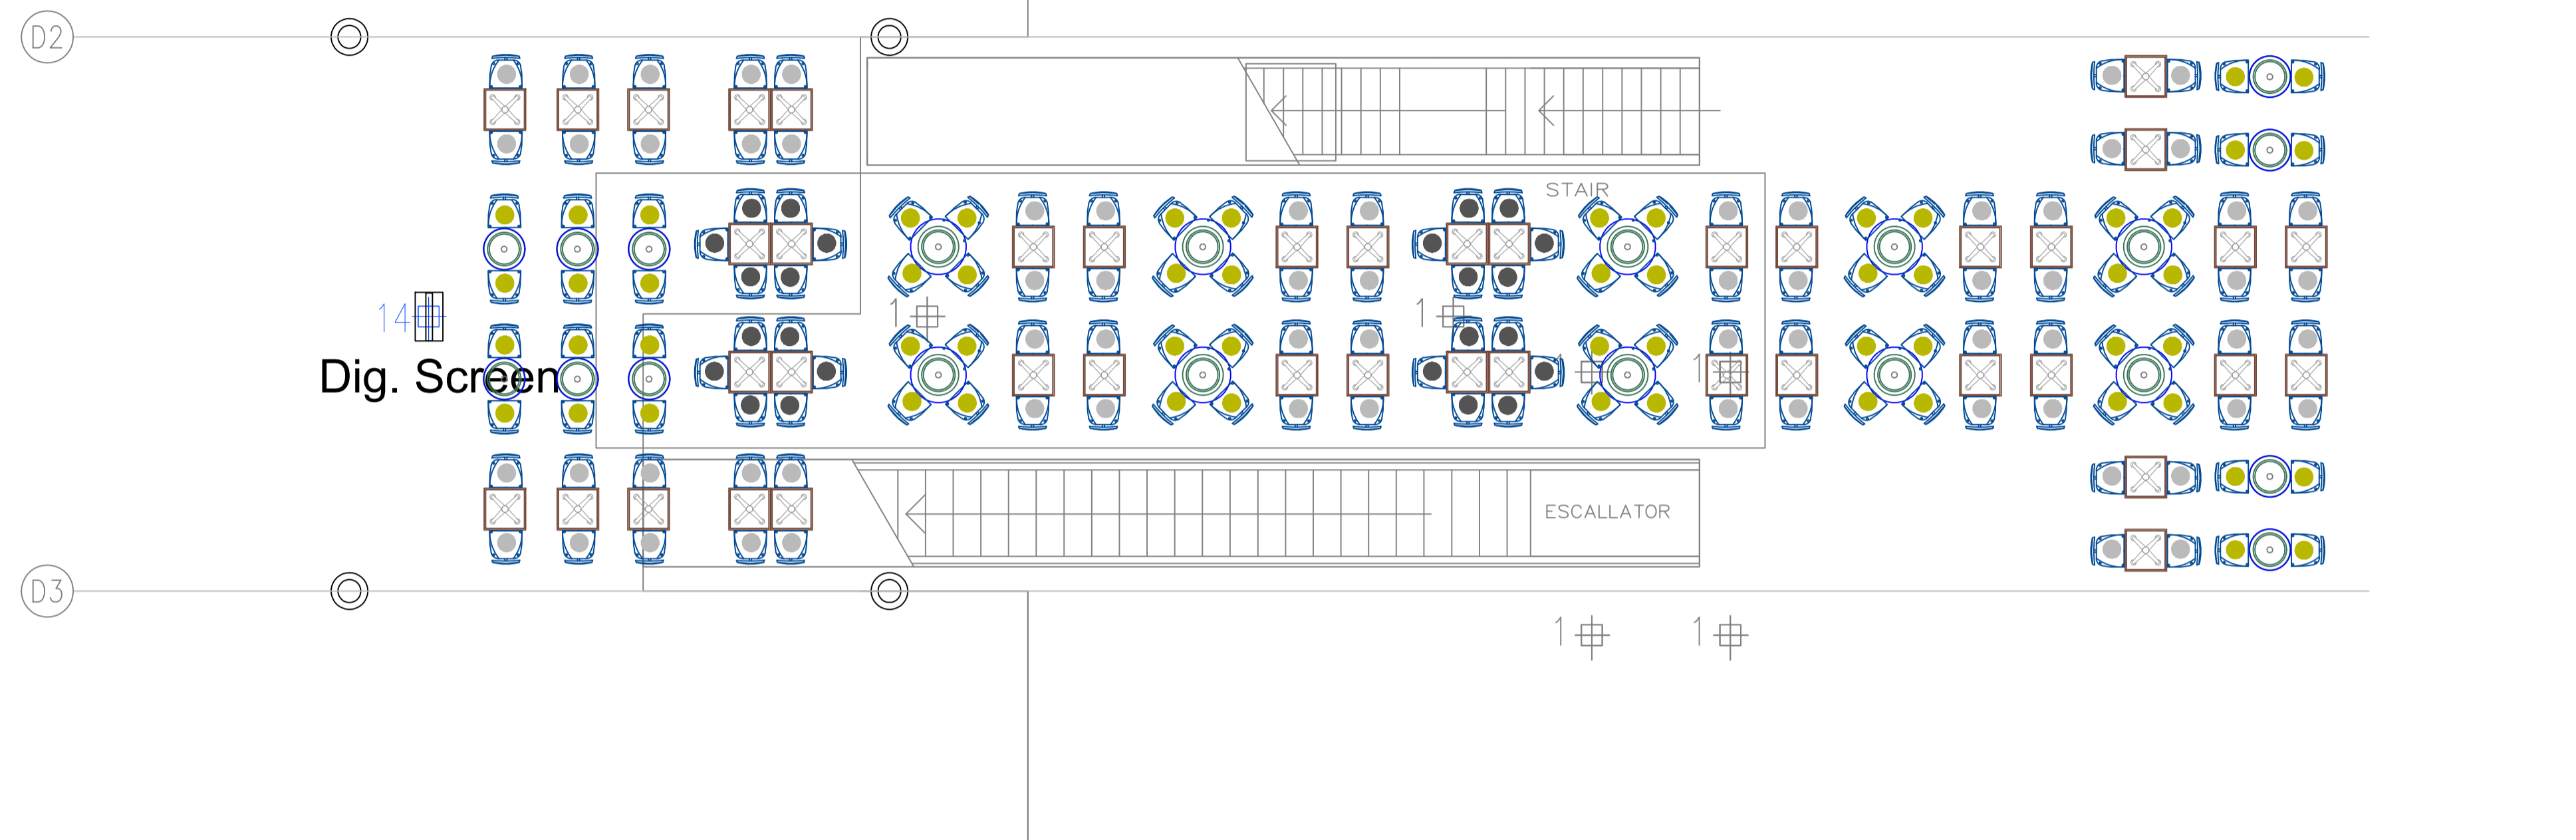

# BOULEVARD SEATING PLANS - Other Areas 1

## OTHER AREAS

LOCATION: West Entrance

152 Total seats

## OTHER AREAS

LOCATION: alongside Stair well

36 Total seats