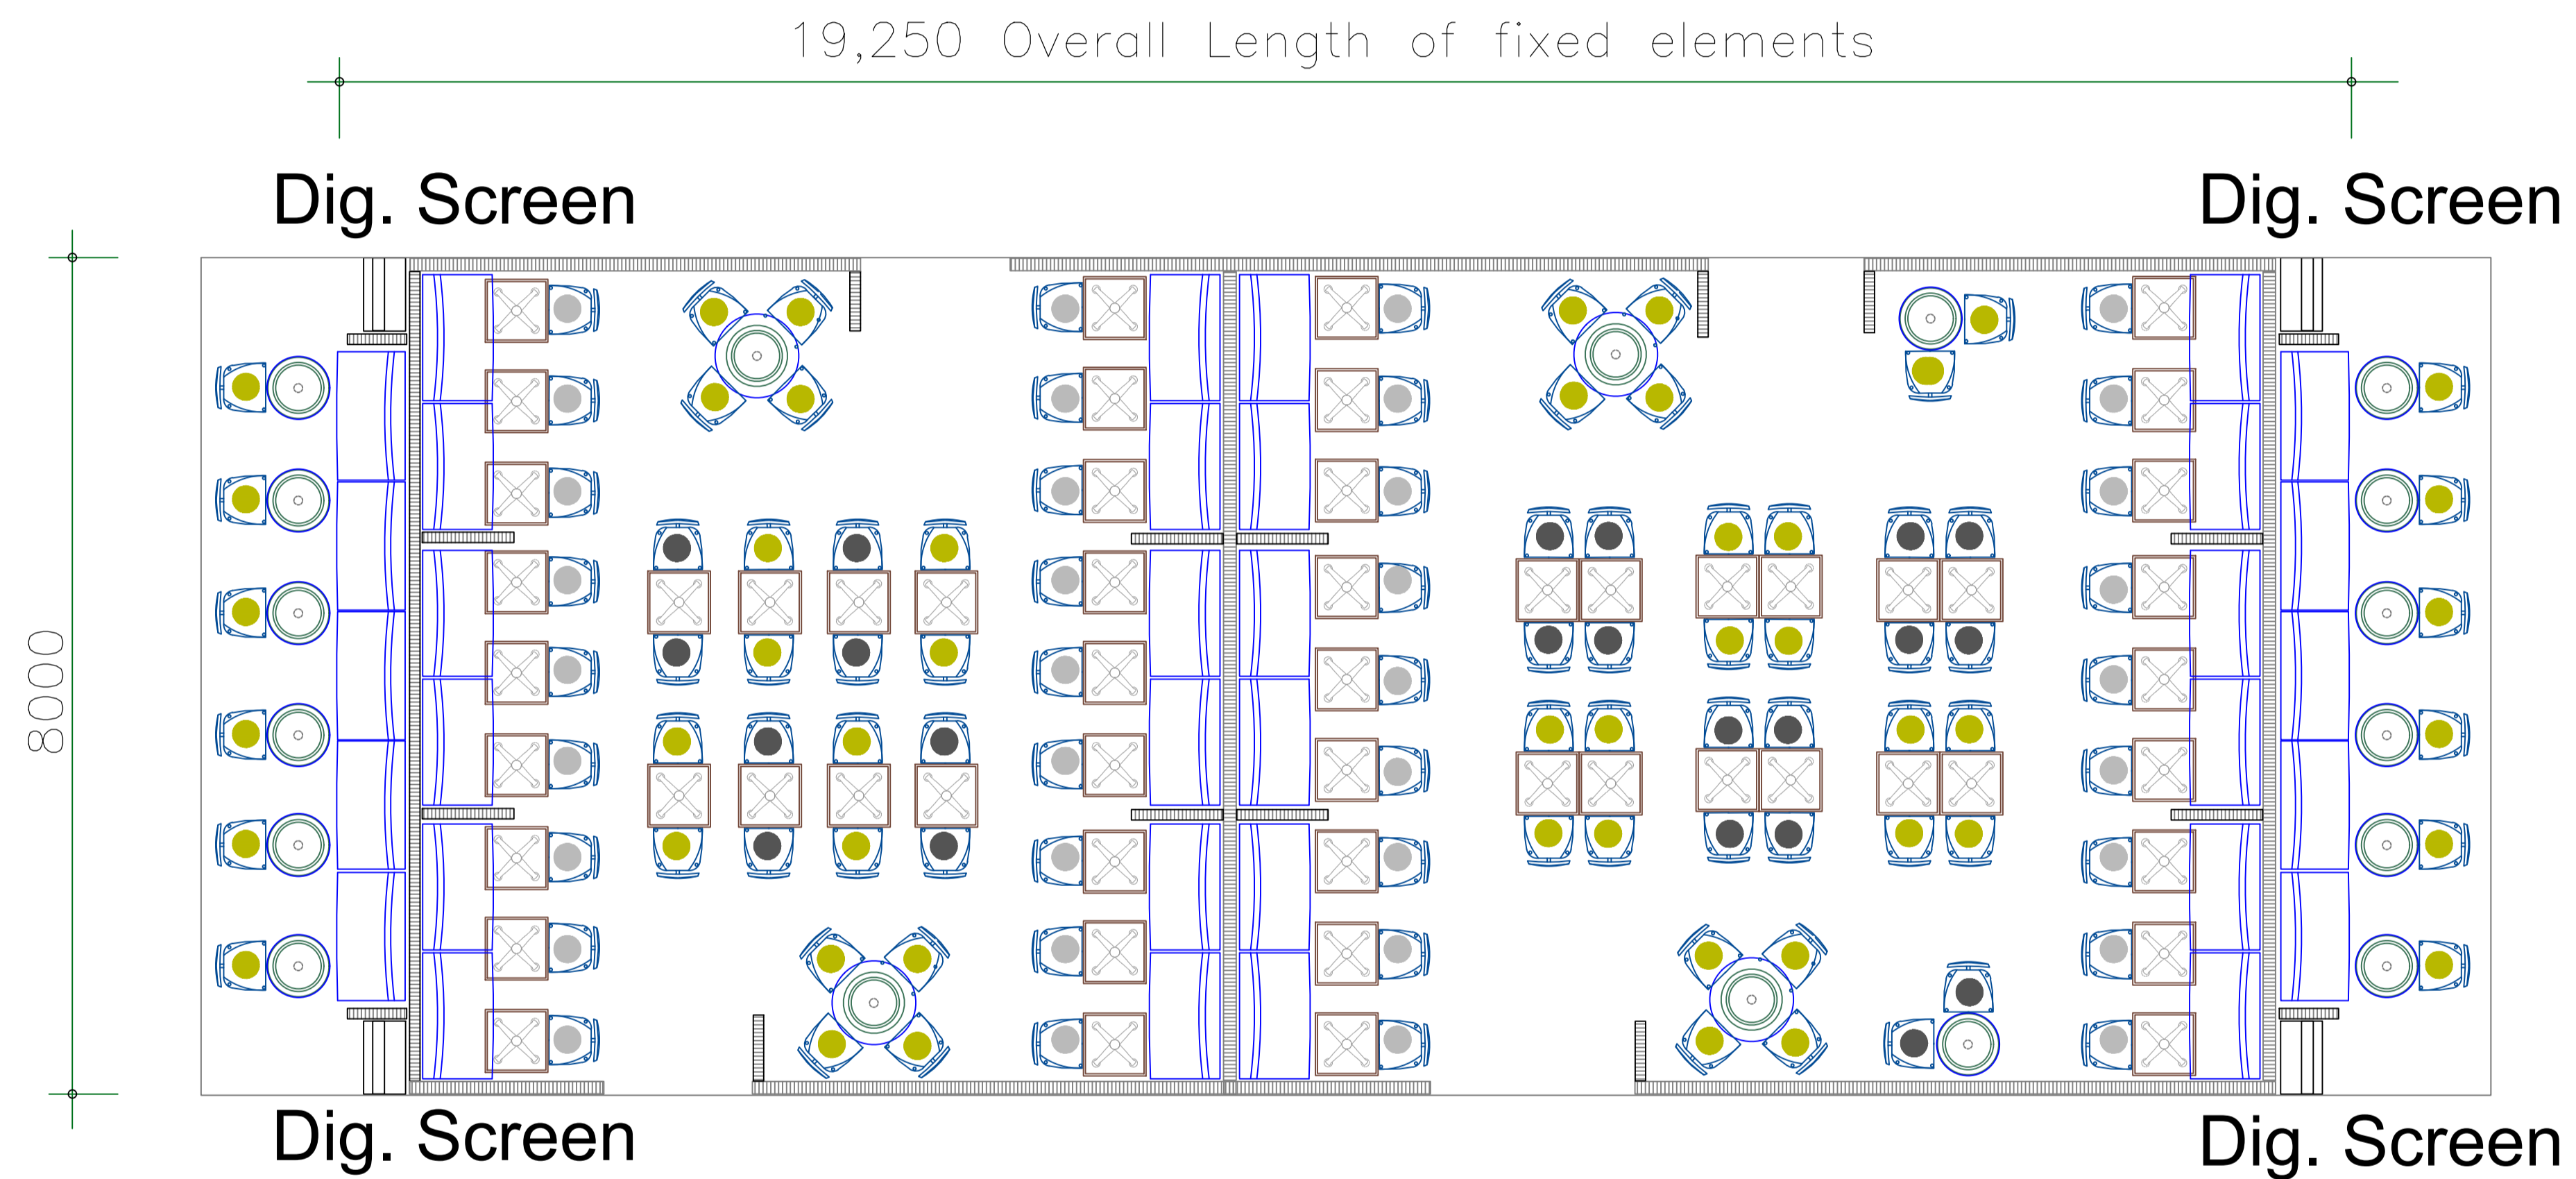

FIXED BOULEVARD SEATING PLANS - SEATING AREA 4

SEATING AREA 4, BETWEEN HALL ENTRANCES 8 & 9
GREEN-GREY-BLACK
TOTAL SEAT POSITIONS 164