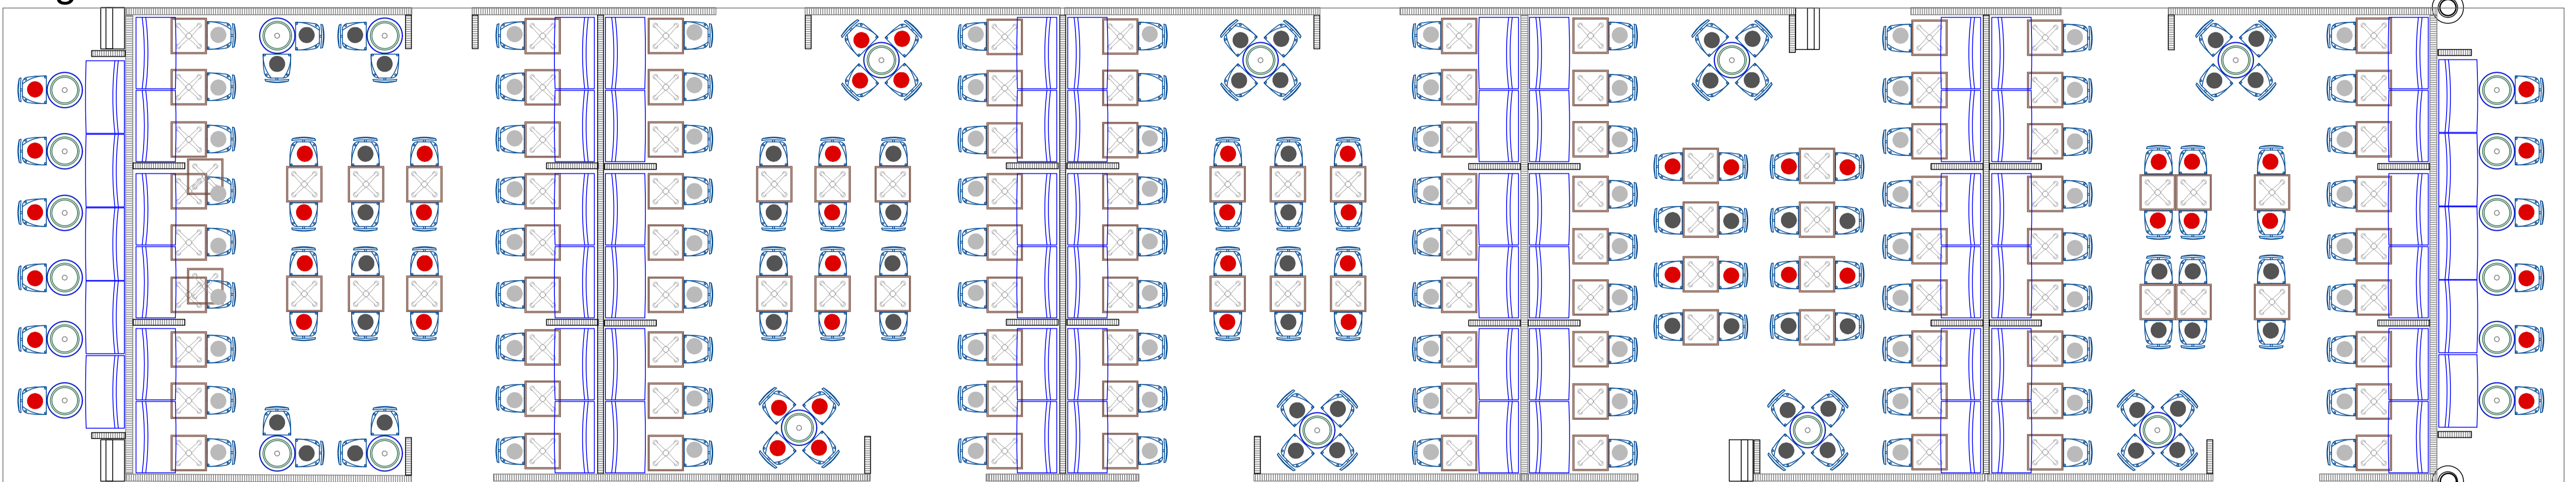

FIXED BOULEVARD SEATING PLANS - SEATING AREA 3

40,400 Overall Length of fixed elements

Dig. Screen

Dig. Screen

Dig. Screen

Dig. Screen

SEATING AREA 3, BETWEEN HALL ENTRANCES 5 & 6
RED - GREY - BLACK
TOTAL SEAT POSITIONS 316