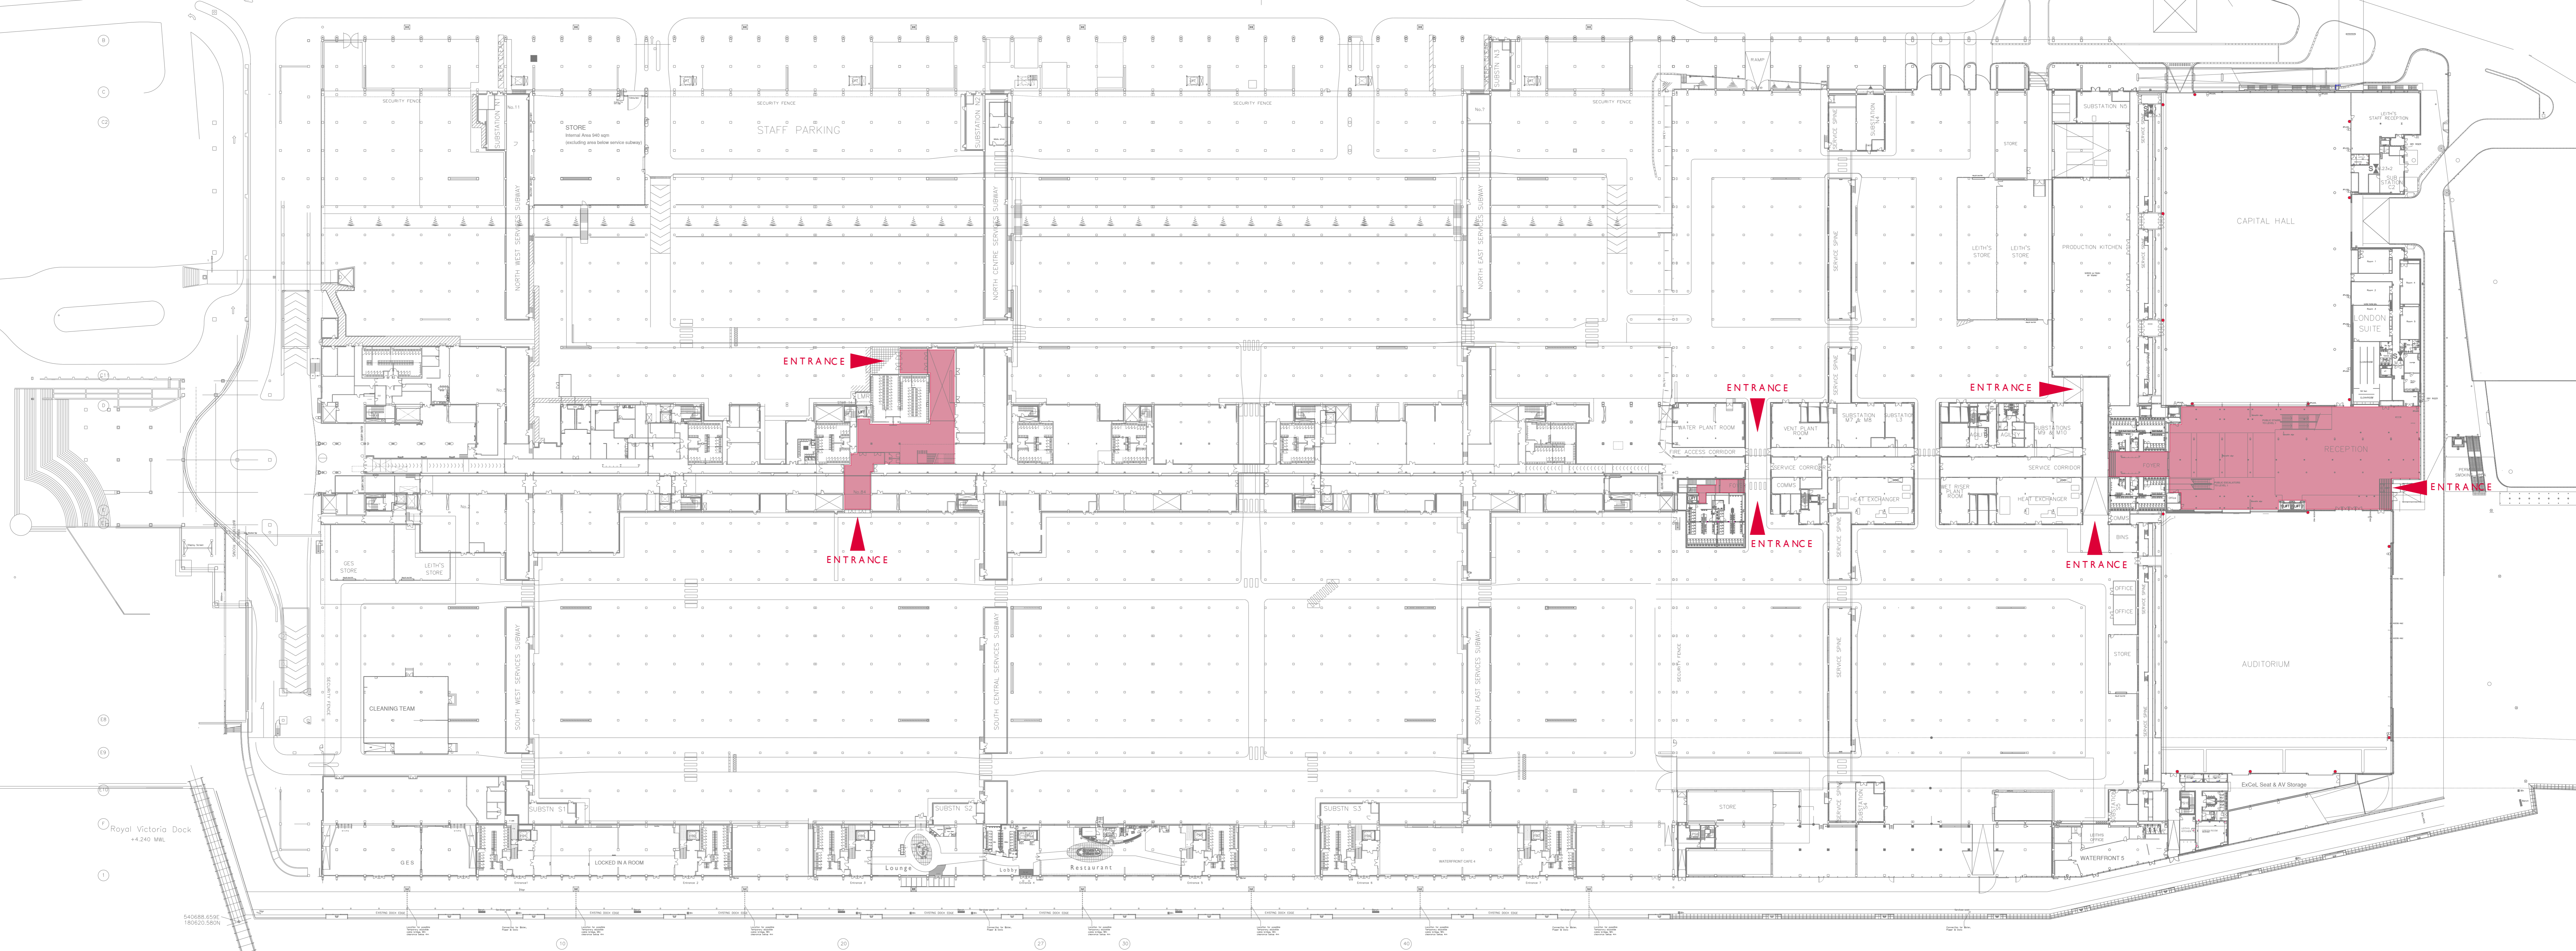

CAR PARK ENTRANCES

ROYAL VICTORIA DOCK

ROYAL VICTORIA DOCK

LEVEL 0

ENTRANCES TO VENUE FROM CAR PARKS

1st Oct 2022