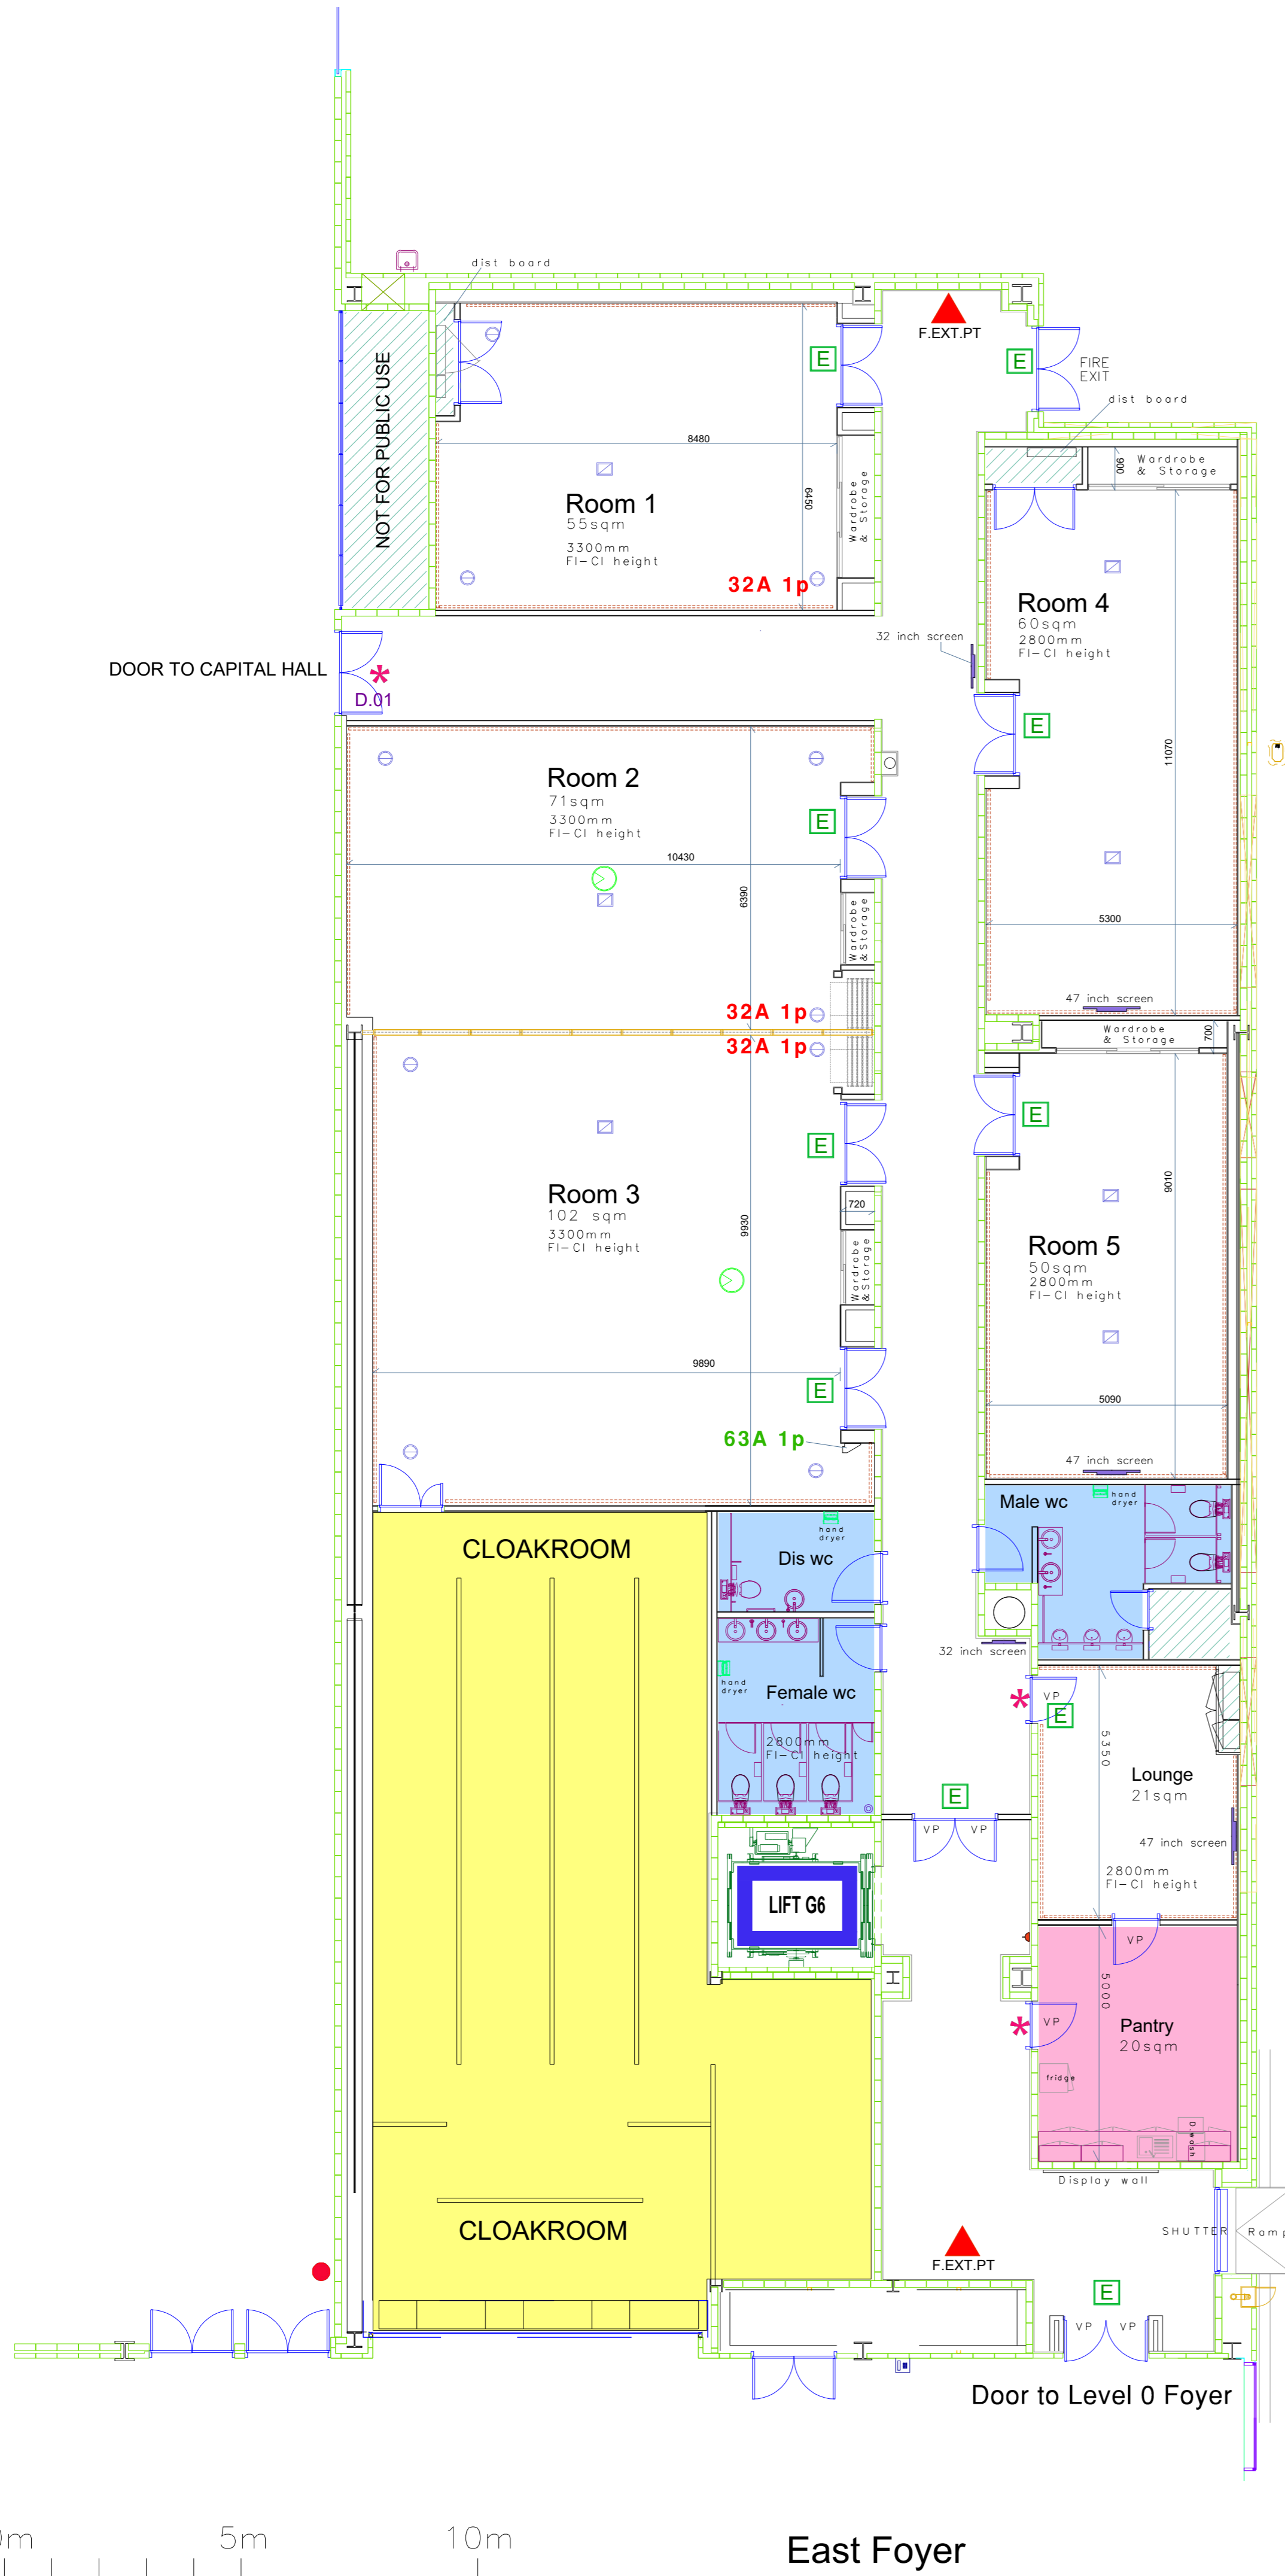

ICC LONDON SUITE

KEY:

- E * Fire Exit to be kept clear at all times
- TOILETS
- KITCHEN
- CLOAKROOM
- NOT FOR PUBLIC USE
- LIFT PUBLIC LIFT
- GOODS LIFT
- ▲ FIRE EXTINGUISHER POINT

LIFT DIMENSIONS G6

- Lift Size 1800w x 2650d x 2500h
- Door Size 1400w x 2400h
- 33 Pers or 2500 Kg

SHUTTER DIMENSION

- Door Size 1900 mm wide
- 2600 mm high

— Movable wall partitions

⊗ Projection mounting point
Available on request

Floor Power Locations

- 32A 1p 32A Single phase supply, available on request
- 63A 1p 63A Single phase supply, available on request
- ⊖ Floor grommets to access 32A & 63A power
- ⊠ Floor box location with 4 x 13A power and 4 x data outlets
- ⋯ Skirting trunking with power & data outlets