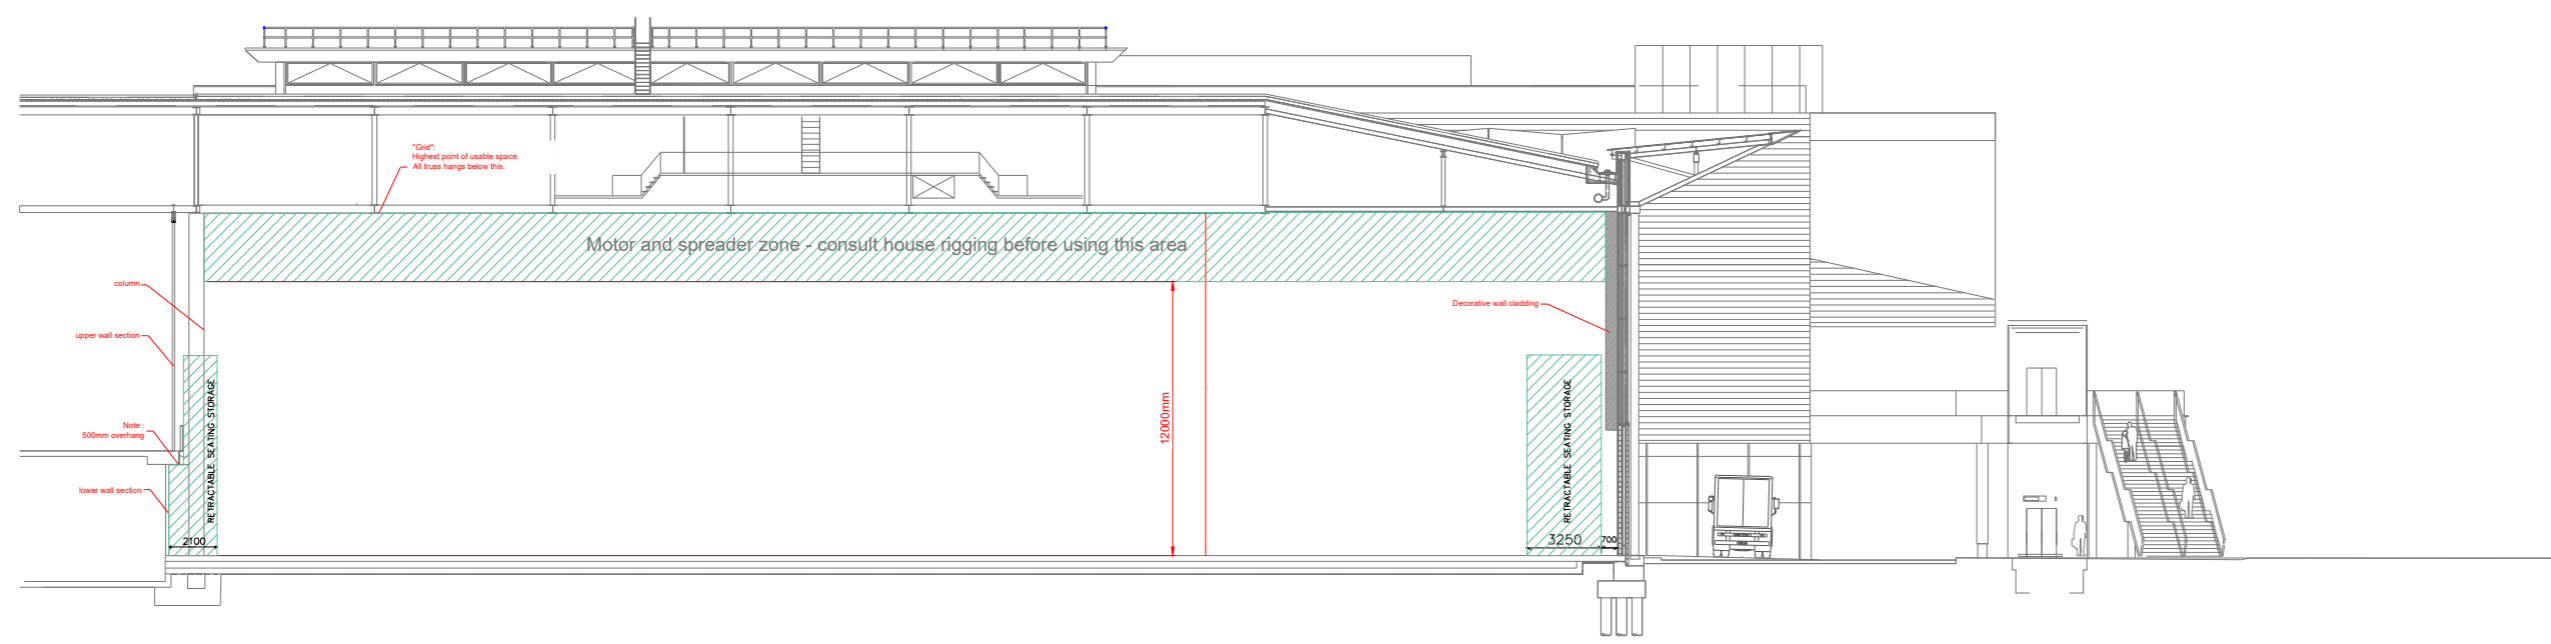

ICC AUDITORIUM WITHOUT RIGGING

KEY:

- E * DO NOT OBSTRUCT MARKED DOORS
- TOILETS
- ORGANISERS OFFICES
- KITCHEN
- CLOAKROOM
- NOT FOR PUBLIC USE
- LIFT PUBLIC LIFT
- GOODS GOODS LIFT

LIFT DIMENSIONS G6

- Lift Size 1800w x 2700d x 2500h
- Door Size 1400w x 2400h
- 33 Pers or 2500 Kg

SHUTTER DIMENSION

- Door Size 1900 mm wide
- 2600 mm high

— MOVABLE WALL PARTITIONS

⊙ PROJECTION MOUNTING POINT

Floor Power Locations

- 32A 1p 32A Single phase supply, available on request
- 63A 1p 63A Single phase supply, available on request
- ⊖ Floor grommets to access 32A & 63A power
- ⊠ Floor box location with:
4 x 13A power and
4 x data outlets
(London Suite)
- ⊠ Floor box location with:
2 x 13A power and
2 x data outlets
(Foyer Areas)

Skirting trunking with power & data outlets

SEE DRAWING FOR CEILING HEIGHTS IN VARIOUS LOCATIONS

SECTION AND RIGGING DETAILS PROVIDED BY BLITZ LTD.