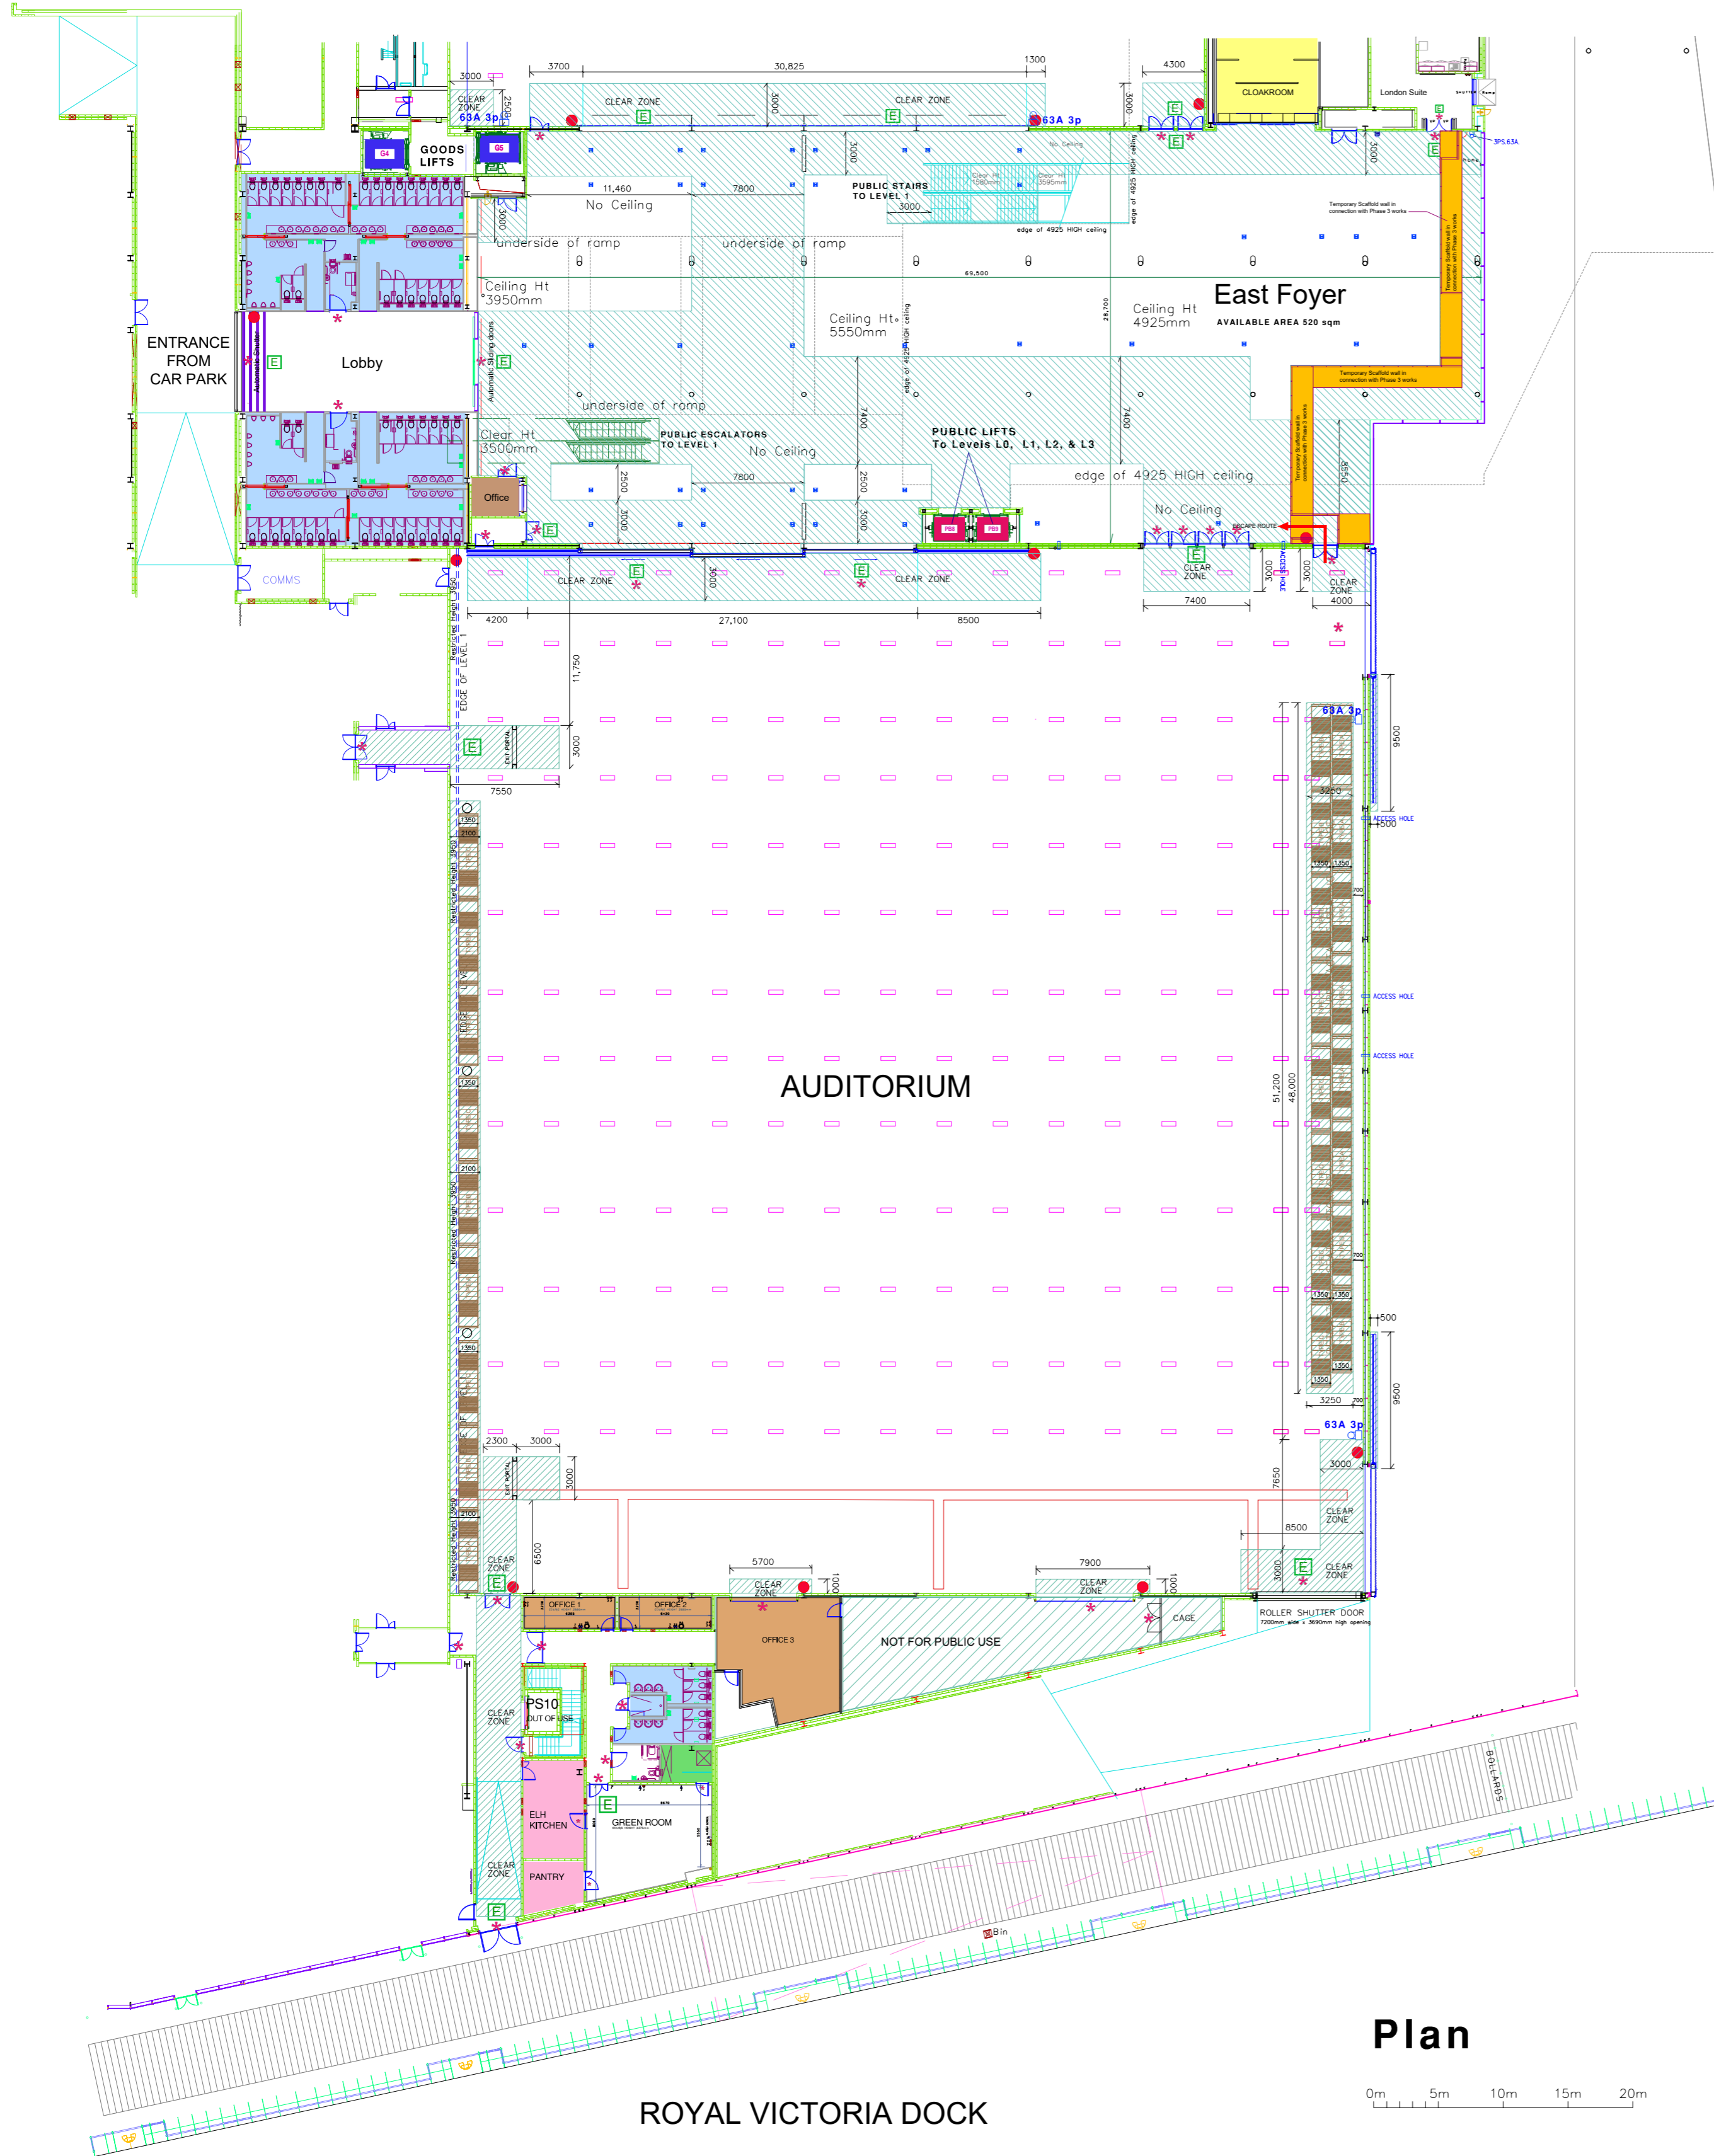

ICC AUDITORIUM WITHOUT RIGGING

KEY:

- E * DO NOT OBSTRUCT MARKED DOORS
- TOILETS
- ORGANISERS OFFICES
- KITCHEN
- CLOAKROOM
- NOT FOR PUBLIC USE
- LIFT PUBLIC LIFT
- GOODS GOODS LIFT

LIFT DIMENSIONS G6

- Lift Size 1800w x 2700d x 2500h
- Door Size 1400w x 2400h
- 33 Pers or 2500 Kg

SHUTTER DIMENSION

- Door Size 1900 mm wide
- 2600 mm high

— MOVABLE WALL PARTITIONS

⊙ PROJECTION MOUNTING POINT

Floor Power Locations

- 32A 1p 32A Single phase supply, available on request
- 63A 1p 63A Single phase supply, available on request
- ⊖ Floor grommets to access 32A & 63A power
- ⊠ Floor box location with:
4 x 13A power and
4 x data outlets
(London Suite)
- ⊠ Floor box location with:
2 x 13A power and
2 x data outlets
(Foyer Areas)

Skirting trunking with power & data outlets

SEE DRAWING FOR CEILING HEIGHTS IN VARIOUS LOCATIONS

SECTION AND RIGGING DETAILS PROVIDED BY BLITZ LTD.