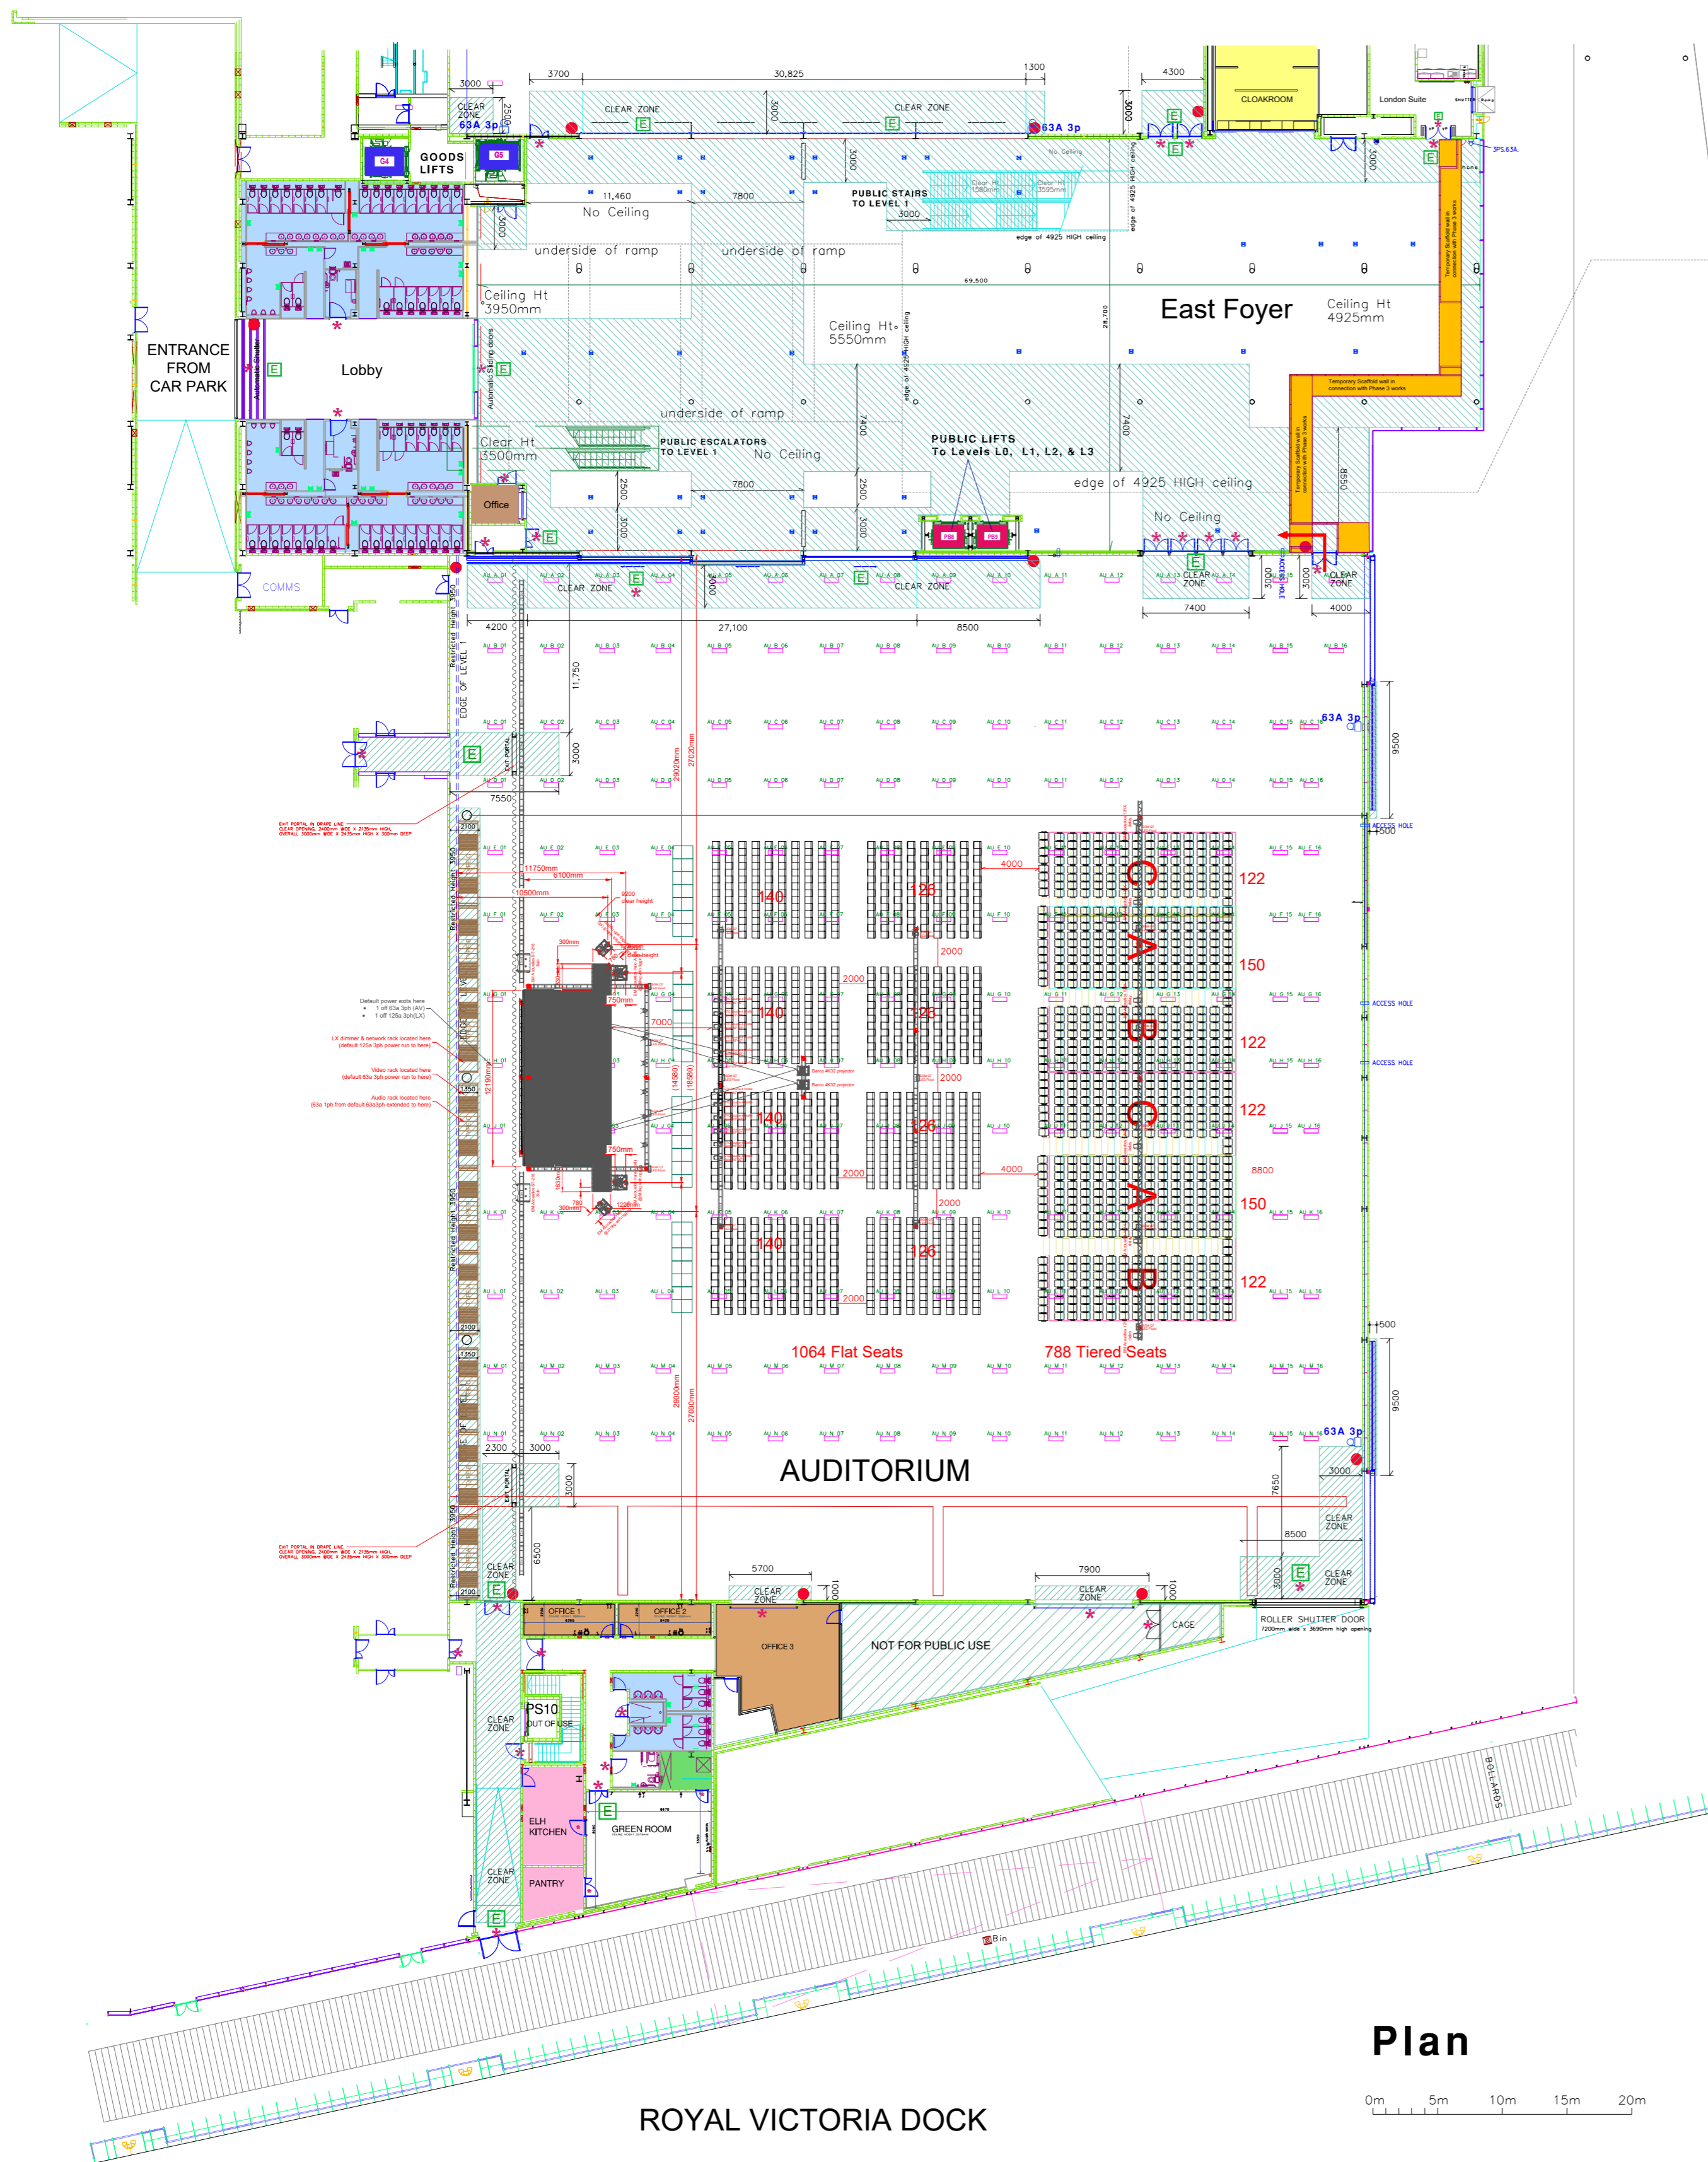

ICC AUDITORIUM WITH RIGGING

KEY:

* DO NOT OBSTRUCT MARKED DOORS

TOILETS

ORGANISERS OFFICES

KITCHEN

CLOAKROOM

EXCLUSION ZONE

NOT FOR PUBLIC USE

PUBLIC LIFT

GOODS LIFT

LIFT DIMENSIONS G6

- Lift Size 1800w x 2700d x 2500h
- Door Size 1400w x 2400h
- 33 Pers or 2500 Kg

SHUTTER DIMENSION

- Door Size 1900 mm wide
- 2600 mm high

MOVABLE WALL PARTITIONS

PROJECTION MOUNTING POINT

Floor Power Locations

32A 1p 32A Single phase supply, available on request

63A 1p 63A Single phase supply, available on request

Floor grommets to access 32A & 63A power

Floor box location with:
4 x 13A power and
4 x data outlets
(London Suite)

Skirting trunking with power & data outlets

Floor box location with:
2 x 13A power and
2 x data outlets
(Foyer Areas)

Plan

0m 5m 10m 15m 20m

ROYAL VICTORIA DOCK

SEATING NUMBERS

788 Tiered Seats
1064 Flat Seats
28 Wheelchair users