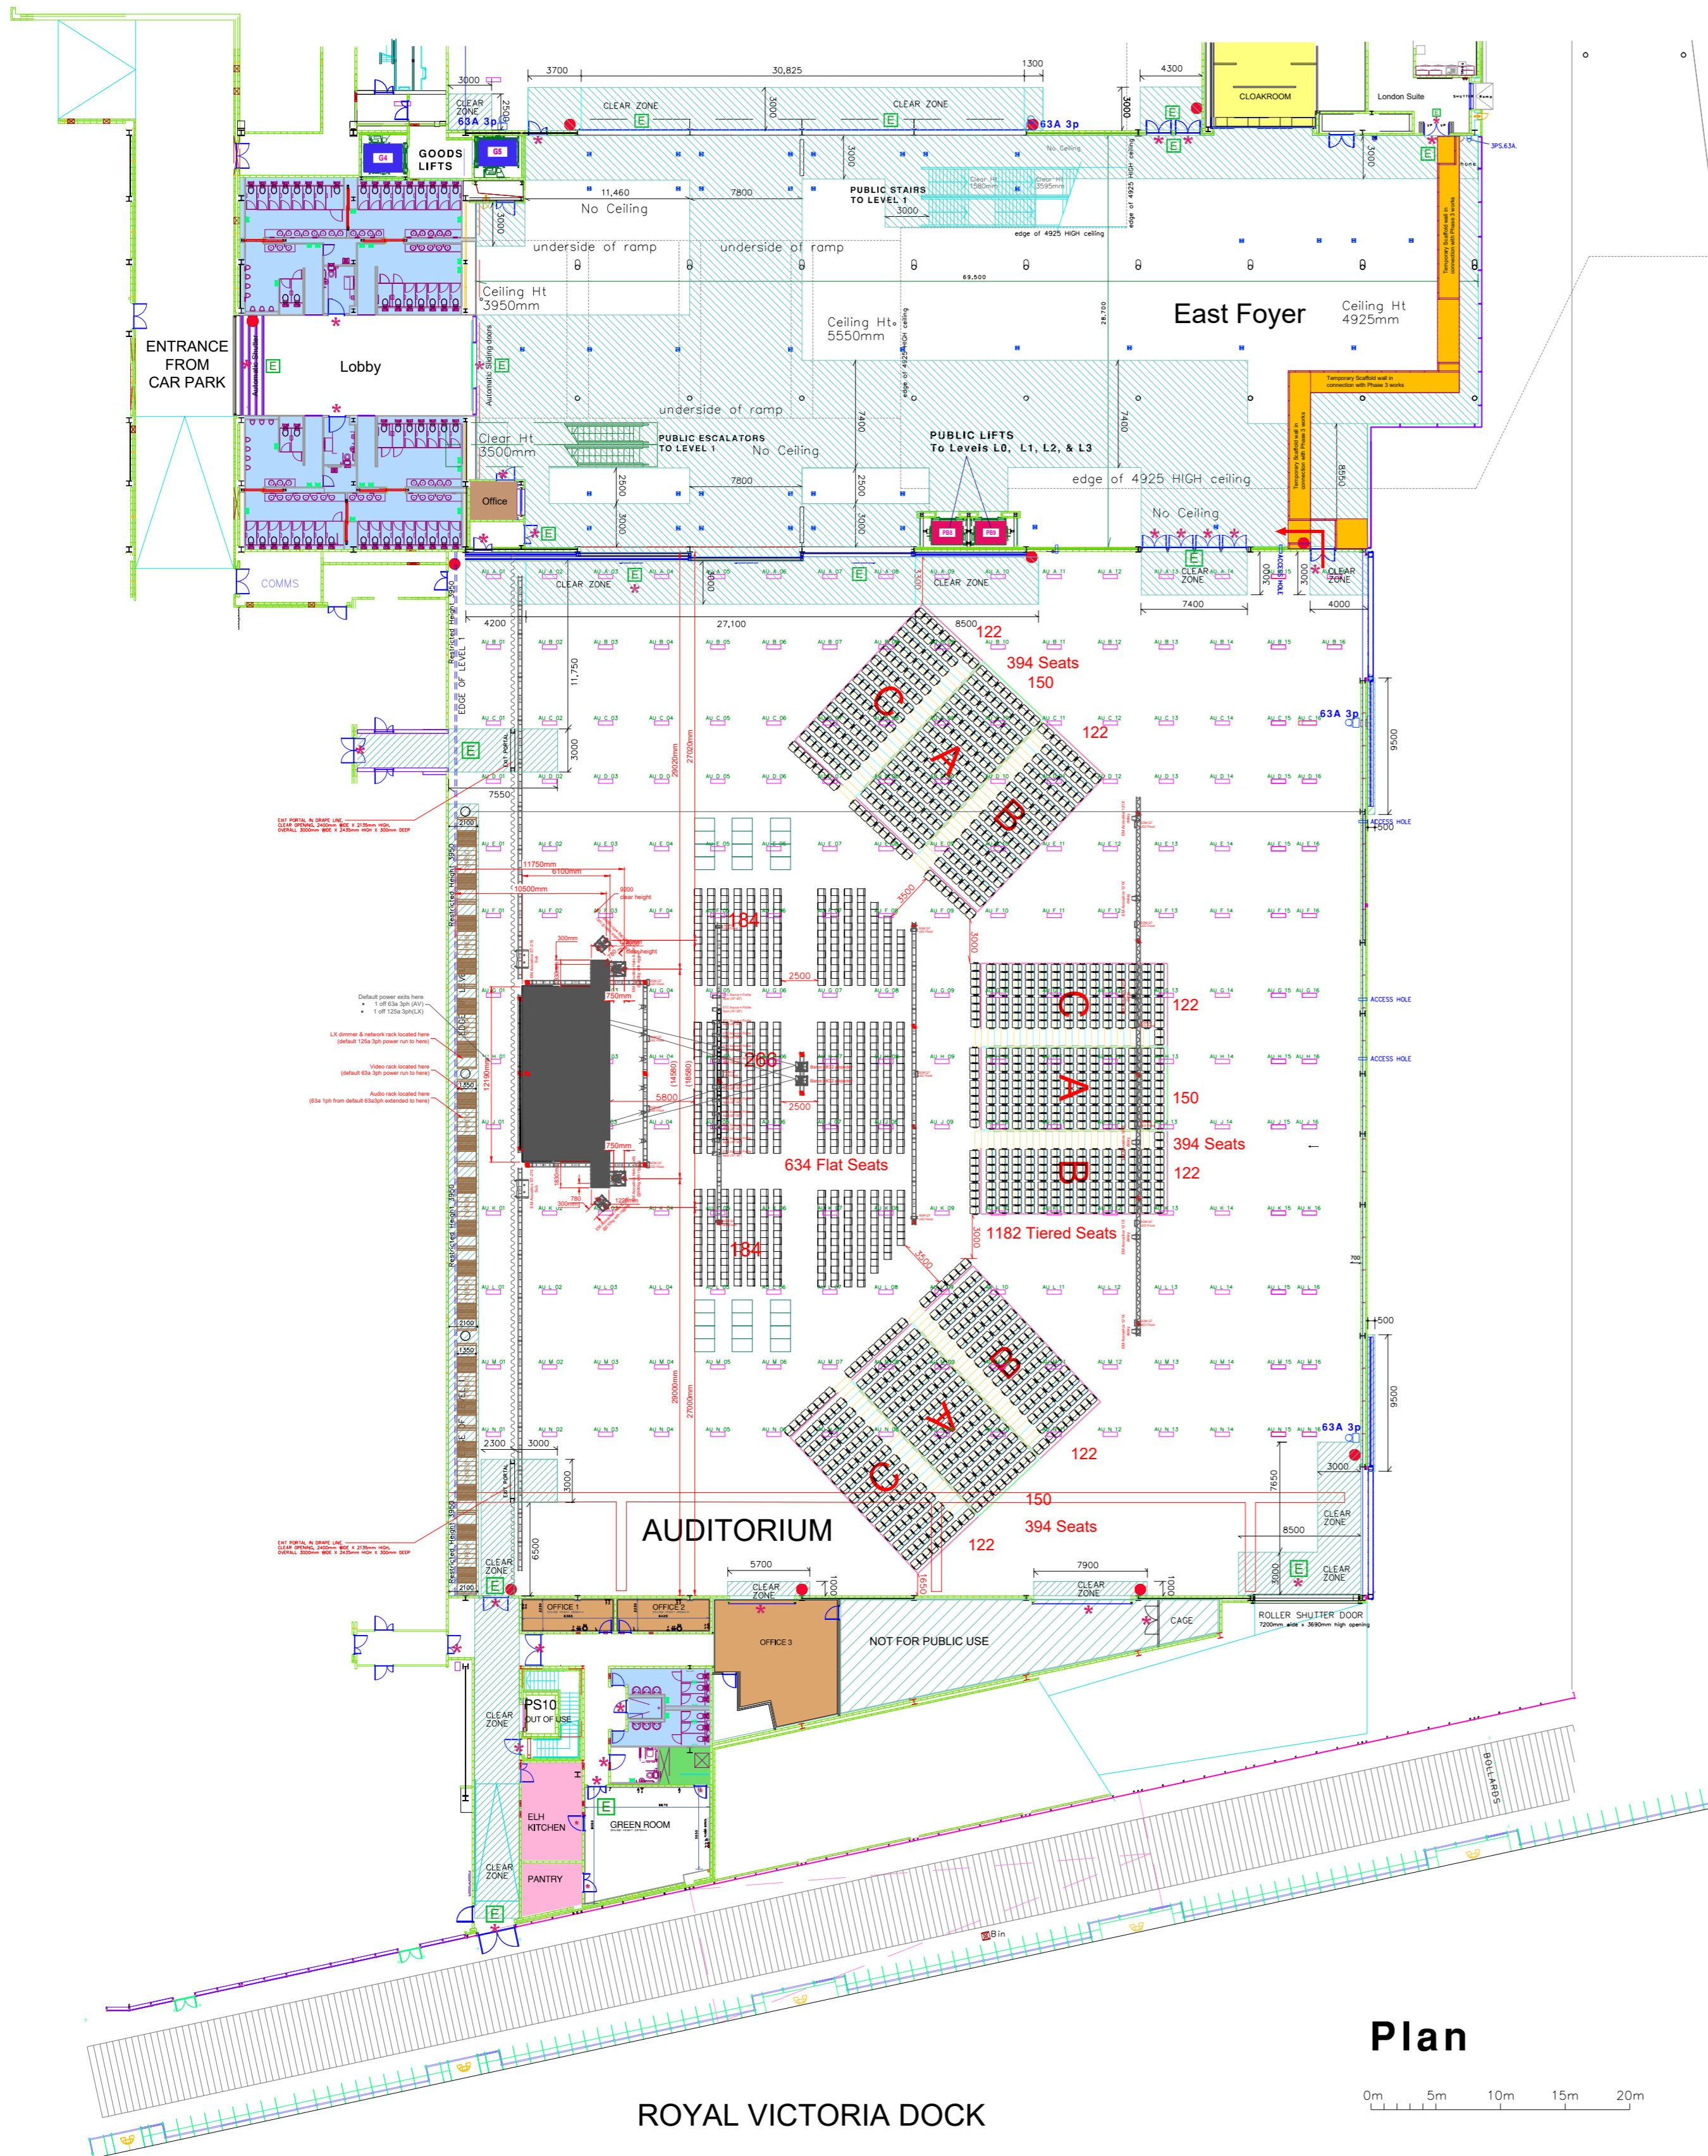

ICC AUDITORIUM WITH RIGGING

KEY:

* DO NOT OBSTRUCT MARKED DOORS

TOILETS

ORGANISERS OFFICES

KITCHEN

CLOAKROOM

EXCLUSION ZONE

NOT FOR PUBLIC USE

PUBLIC LIFT

GOODS LIFT

LIFT DIMENSIONS G6

- Lift Size 1800w x 2700d x 2500h
- Door Size 1400w x 2400h
- 33 Pers or 2500 Kg

SHUTTER DIMENSION

- Door Size 1900 mm wide
- 2600 mm high

MOVABLE WALL PARTITIONS

PROJECTION MOUNTING POINT

Floor Power Locations

32A 1p 32A Single phase supply, available on request

63A 1p 63A Single phase supply, available on request

Floor grommets to access 32A & 63A power

Floor box location with:
4 x 13A power and
4 x data outlets
(London Suite)

Skirting trunking with power & data outlets

Floor box location with:
2 x 13A power and
2 x data outlets
(Foyer Areas)

ROYAL VICTORIA DOCK

SEATING NUMBERS

- 1182 Tiered Seats
- 634 Flat Seats
- 24 Wheelchair users

TOTAL 1840

ROYAL VICTORIA DOCK

1840 pax Seating Layout

ICC Auditorium Level 0 22nd May 2024