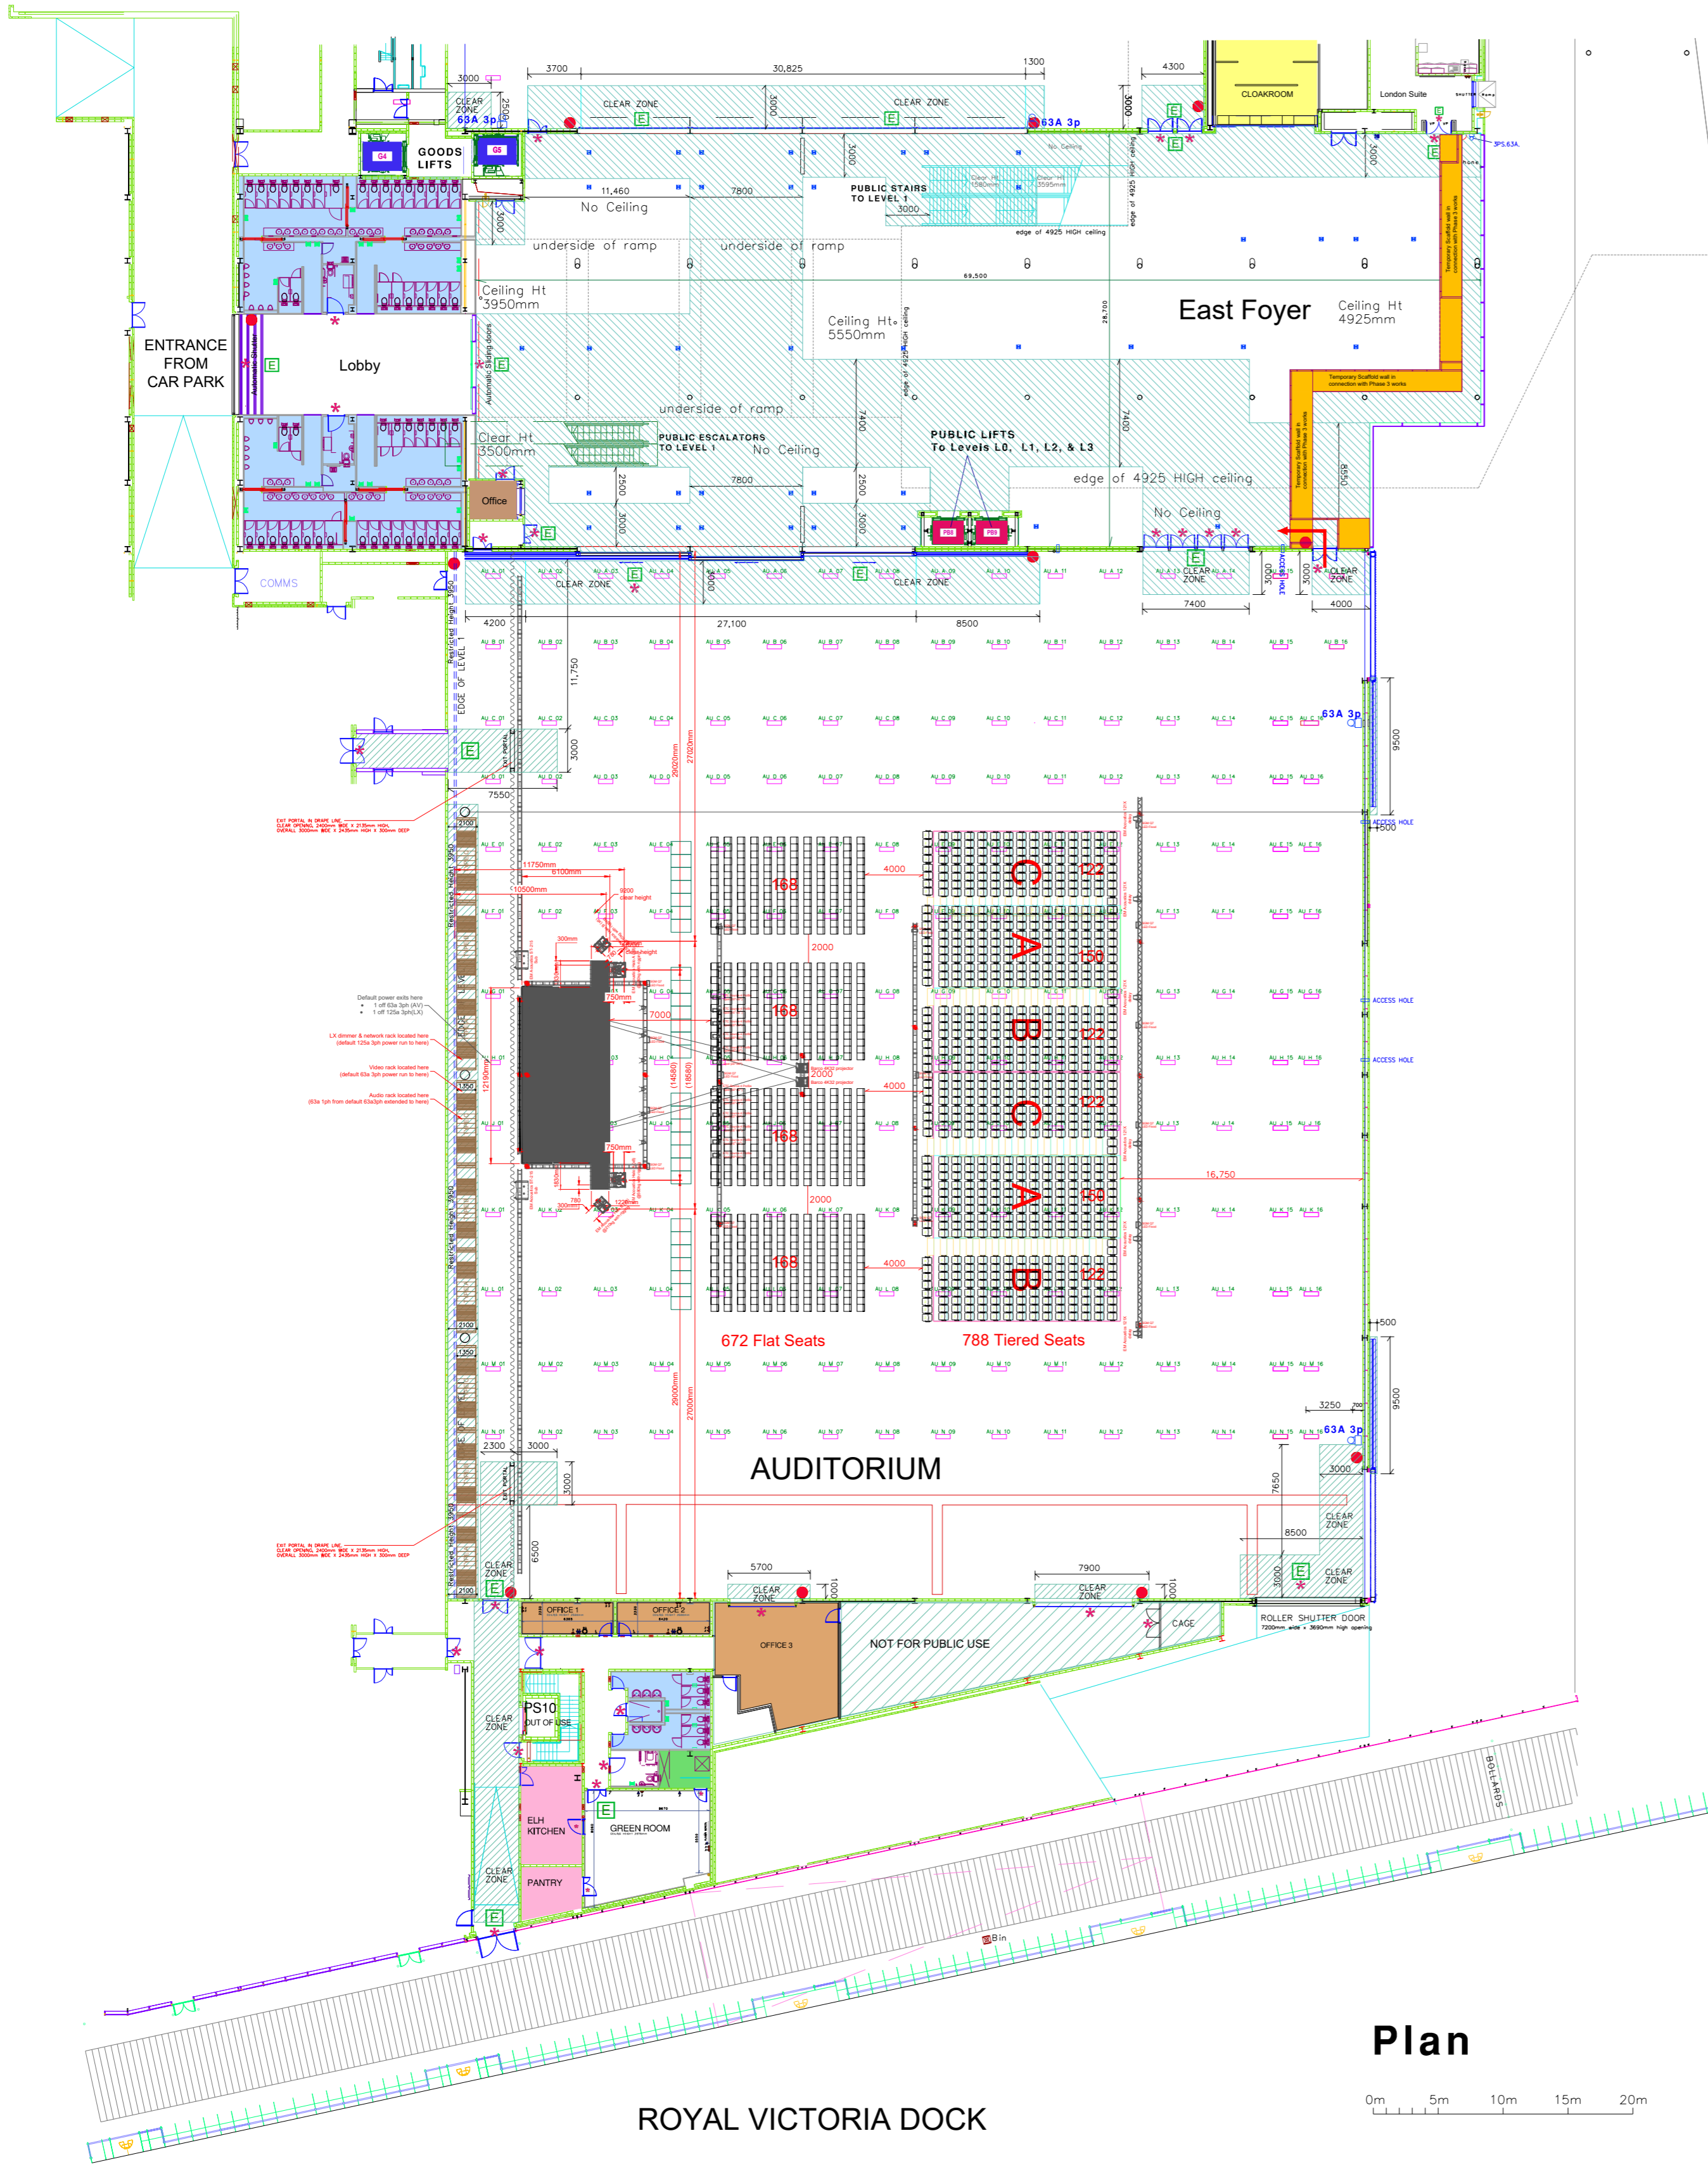

ICC AUDITORIUM WITH RIGGING

KEY:

E * DO NOT OBSTRUCT MARKED DOORS

TOILETS

ORGANISERS OFFICES

KITCHEN

CLOAKROOM

EXCLUSION ZONE

NOT FOR PUBLIC USE

LIFT PUBLIC LIFT

GOODS GOODS LIFT

LIFT DIMENSIONS G6

- Lift Size 1800w x 2700d x 2500h
- Door Size 1400w x 2400h
- 33 Pers or 2500 Kg

SHUTTER DIMENSION

- Door Size 1900 mm wide
- 2600 mm high

MOVABLE WALL PARTITIONS

PROJECTION MOUNTING POINT

Floor Power Locations

32A 1p 32A Single phase supply, available on request

63A 1p 63A Single phase supply, available on request

Floor grommets to access 32A & 63A power

Floor box location with:
4 x 13A power and
4 x data outlets
(London Suite)

Skirting trunking with power & data outlets

Floor box location with:
2 x 13A power and
2 x data outlets
(Foyer Areas)

Plan

ROYAL VICTORIA DOCK