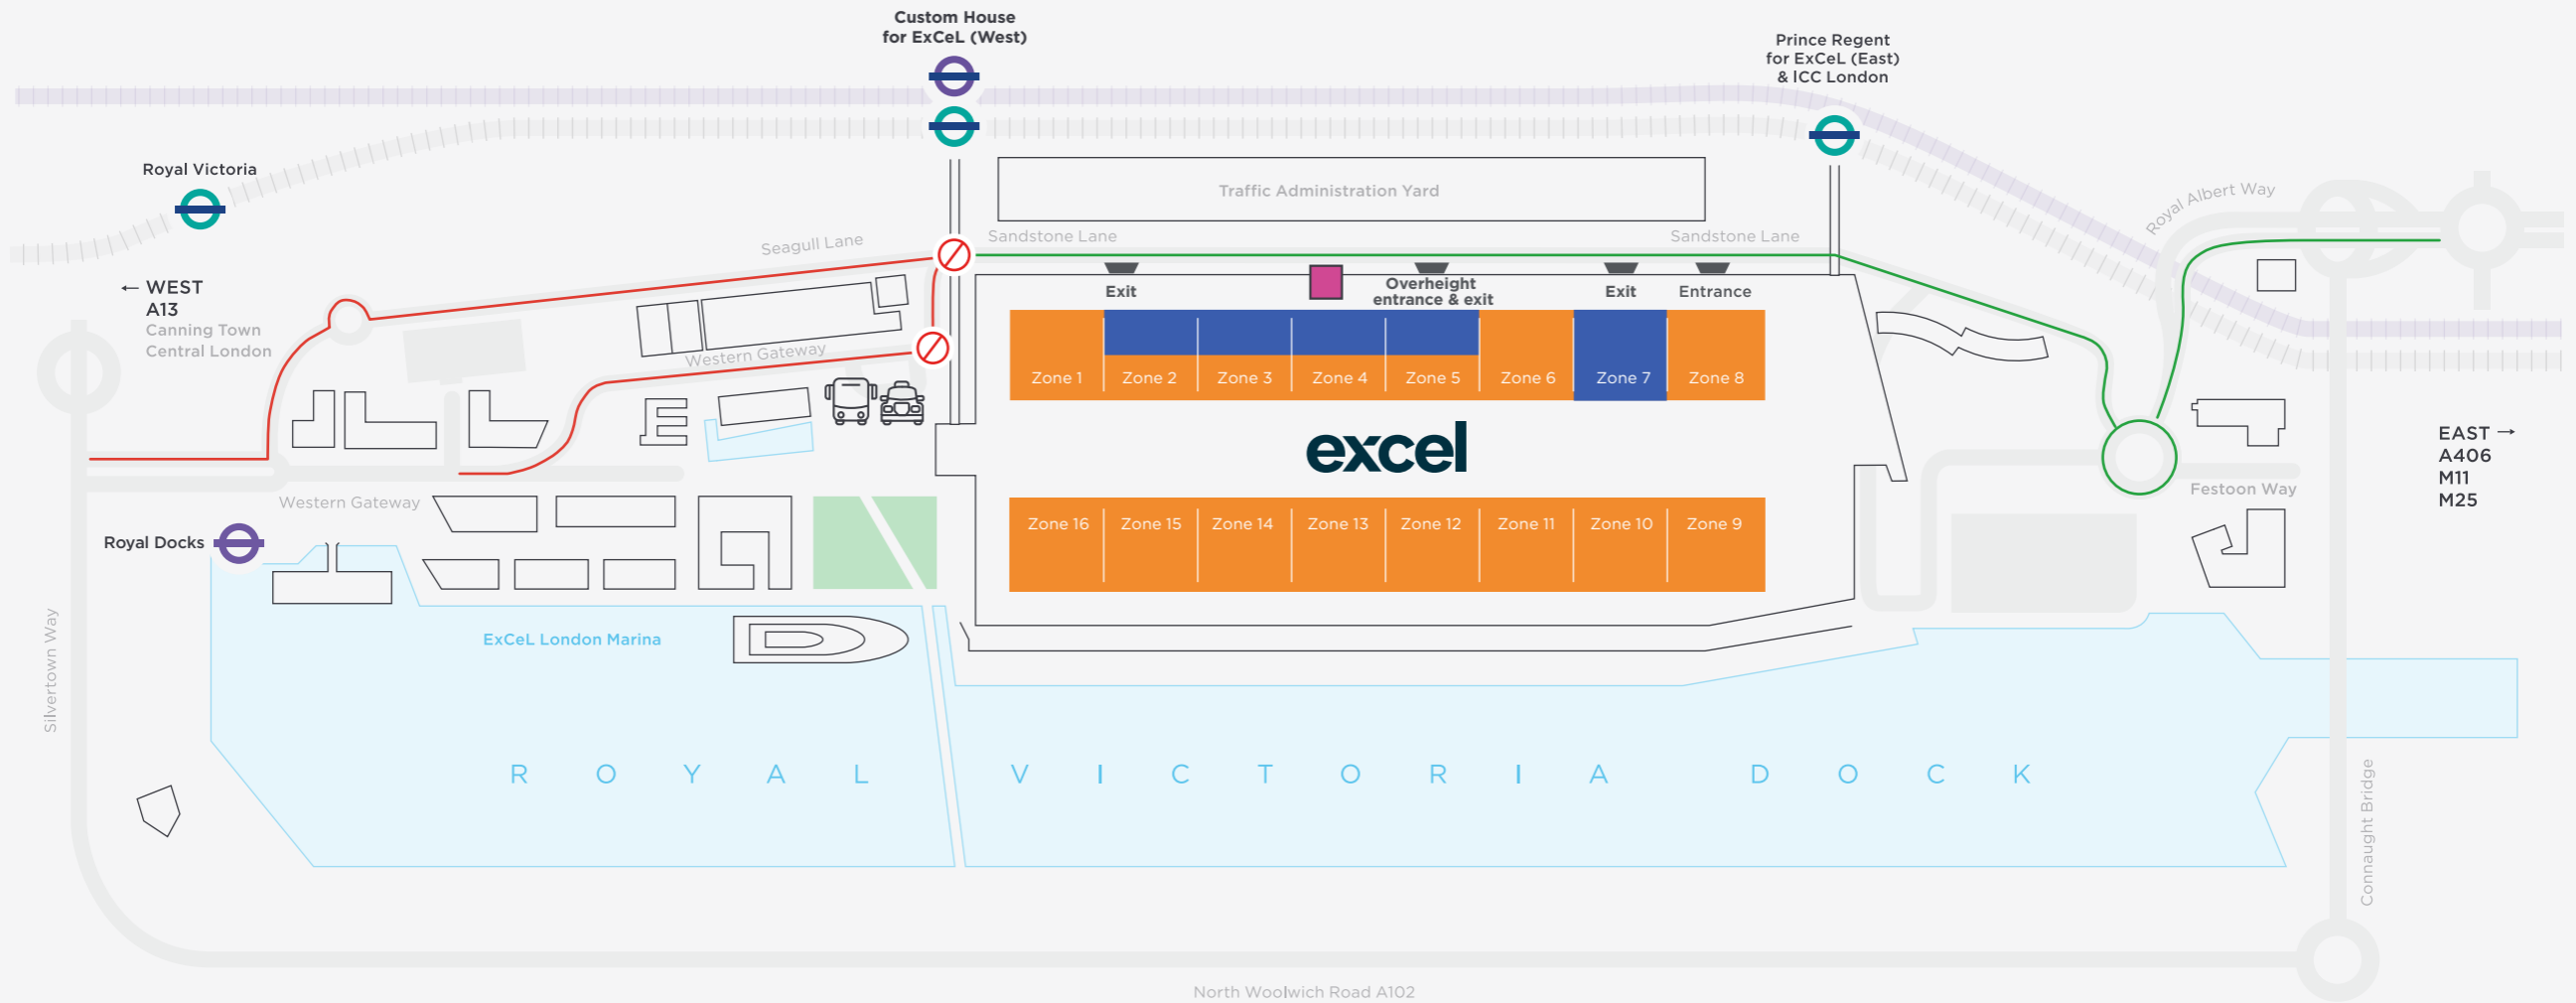

EXCEL CAMPUS TRAVEL MAP

Key

1,867 total spaces in venue car park

Venue car park for cars
1,650 spaces for cars with 80 accessible spaces and access to the venue via level 0 with lifts available

Venue car park for vans
135 spaces for vans

Coach, bus and taxi drop-off

Access route

No access to Sandstone Lane or ExCeL car park

Traffic office

IFS Cloud Cable Car

DLR station

Elizabeth line