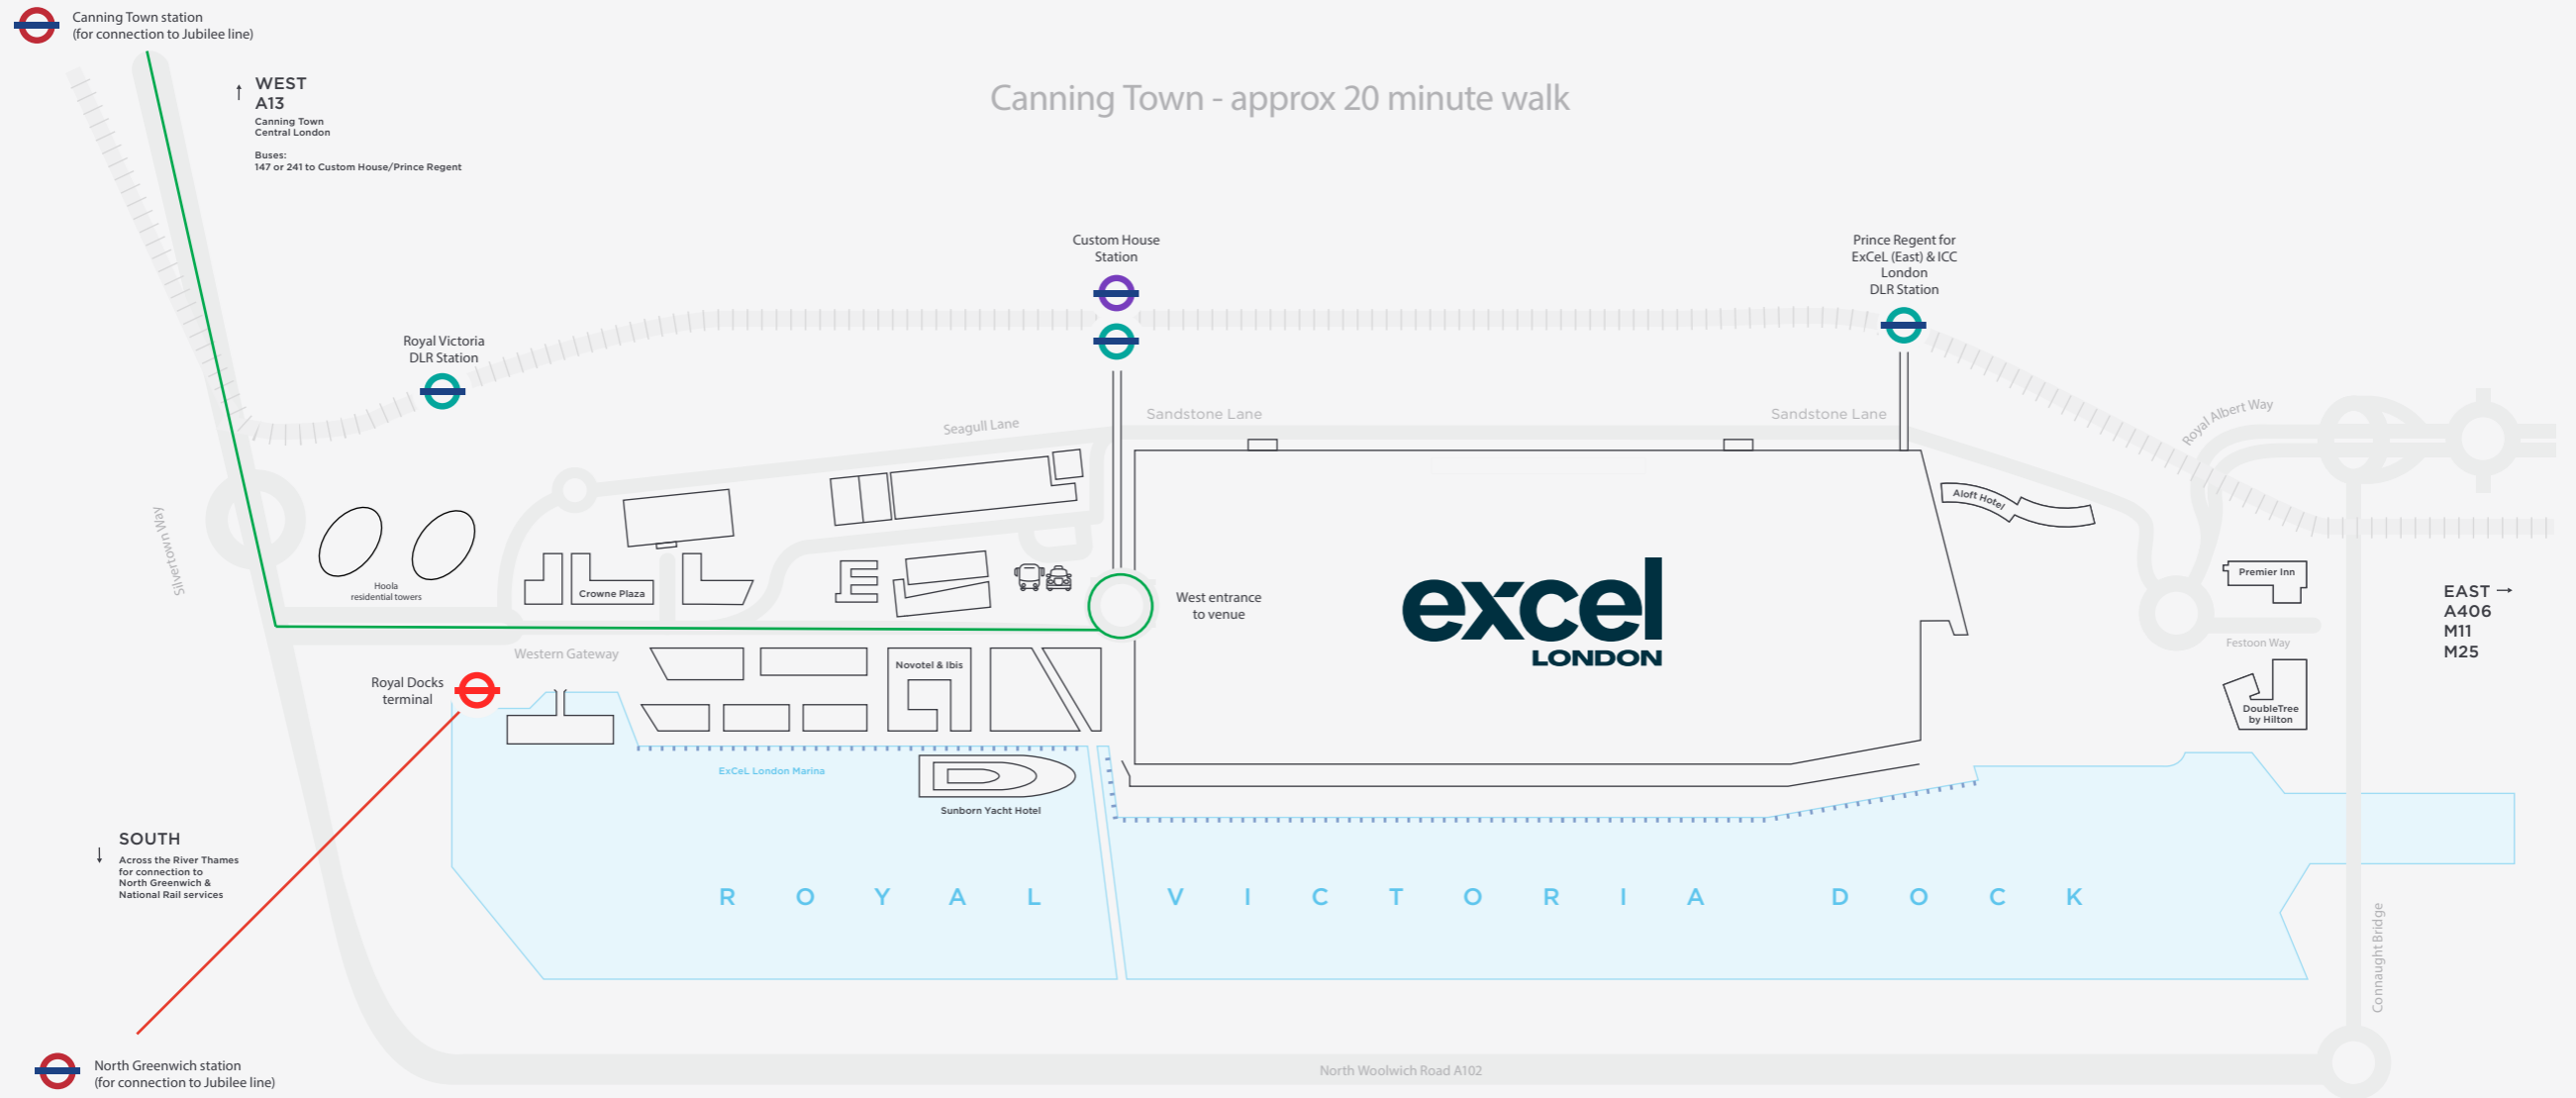

EXCEL WALKING ROUTE MAP

Alternative routes from Canning Town & North Greenwich

Key

-  London Underground station
-  DLR station
-  Elizabeth line station
-  IFS Cloud cable car
-  IFS Cloud cable car route
-  Walking route from Canning Town