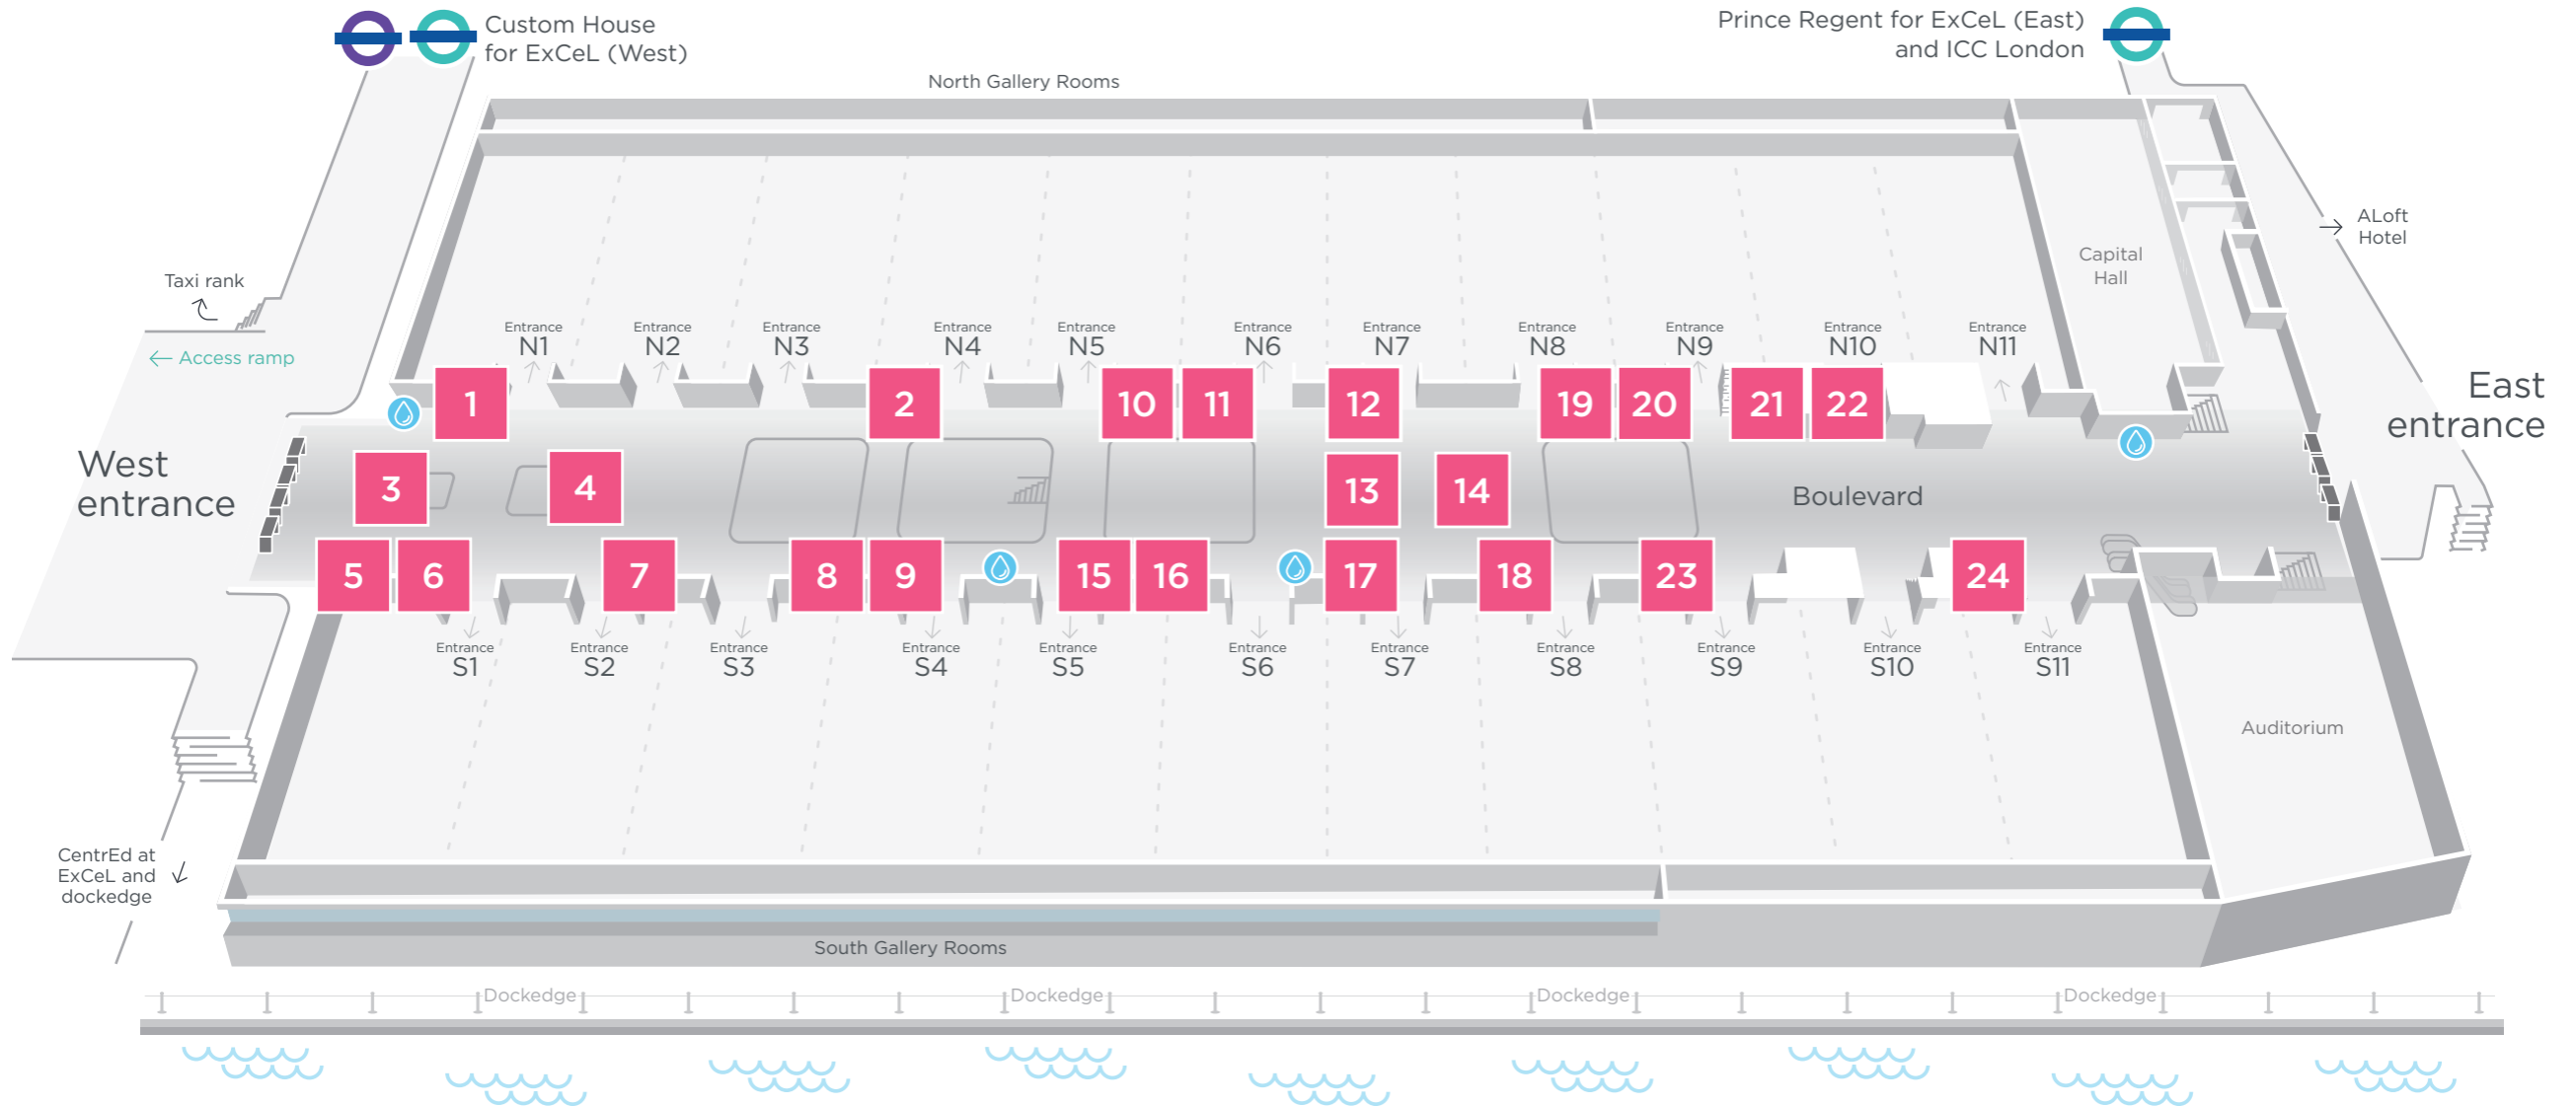

# FOOD & DRINK MAP

## Key

Please note: Opening of retail units is subject to the events in tenancy at that time. Please visit [excel.london/visitor/food-drink](https://www.excel.london/visitor/food-drink)

- |   |  |               |    |  |                             |    |  |                       |    |  |                      |
|---|--|---------------|----|--|-----------------------------|----|--|-----------------------|----|--|----------------------|
| 1 |  | Bagel Factory | 8  |  | HEJ Coffee                  | 15 |  | Viva! Burrito         | 22 |  | Market Express       |
| 2 |  | Prime Burger  | 9  |  | Baba Dhaba                  | 16 |  | Pizza Popolare        | 23 |  | Wrapid               |
| 3 |  | The Pyramid   | 10 |  | Rotisserie Chicken          | 17 |  | Poke Bowl             | 24 |  | HEJ Lounge           |
| 4 |  | Costa Coffee  | 11 |  | Bagel Factory               | 18 |  | Subway                |    |  | Water refill station |
| 5 |  | Orzo's Deli   | 12 |  | BUN.                        | 19 |  | Chozen Noodle & Sushi |    |  |                      |
| 6 |  | HEJ Coffee    | 13 |  | The Bridge Restaurant & Bar | 20 |  | Upper Crust           |    |  |                      |
| 7 |  | Sandwich & Co | 14 |  | Costa Coffee                | 21 |  | Habanero              |    |  |                      |