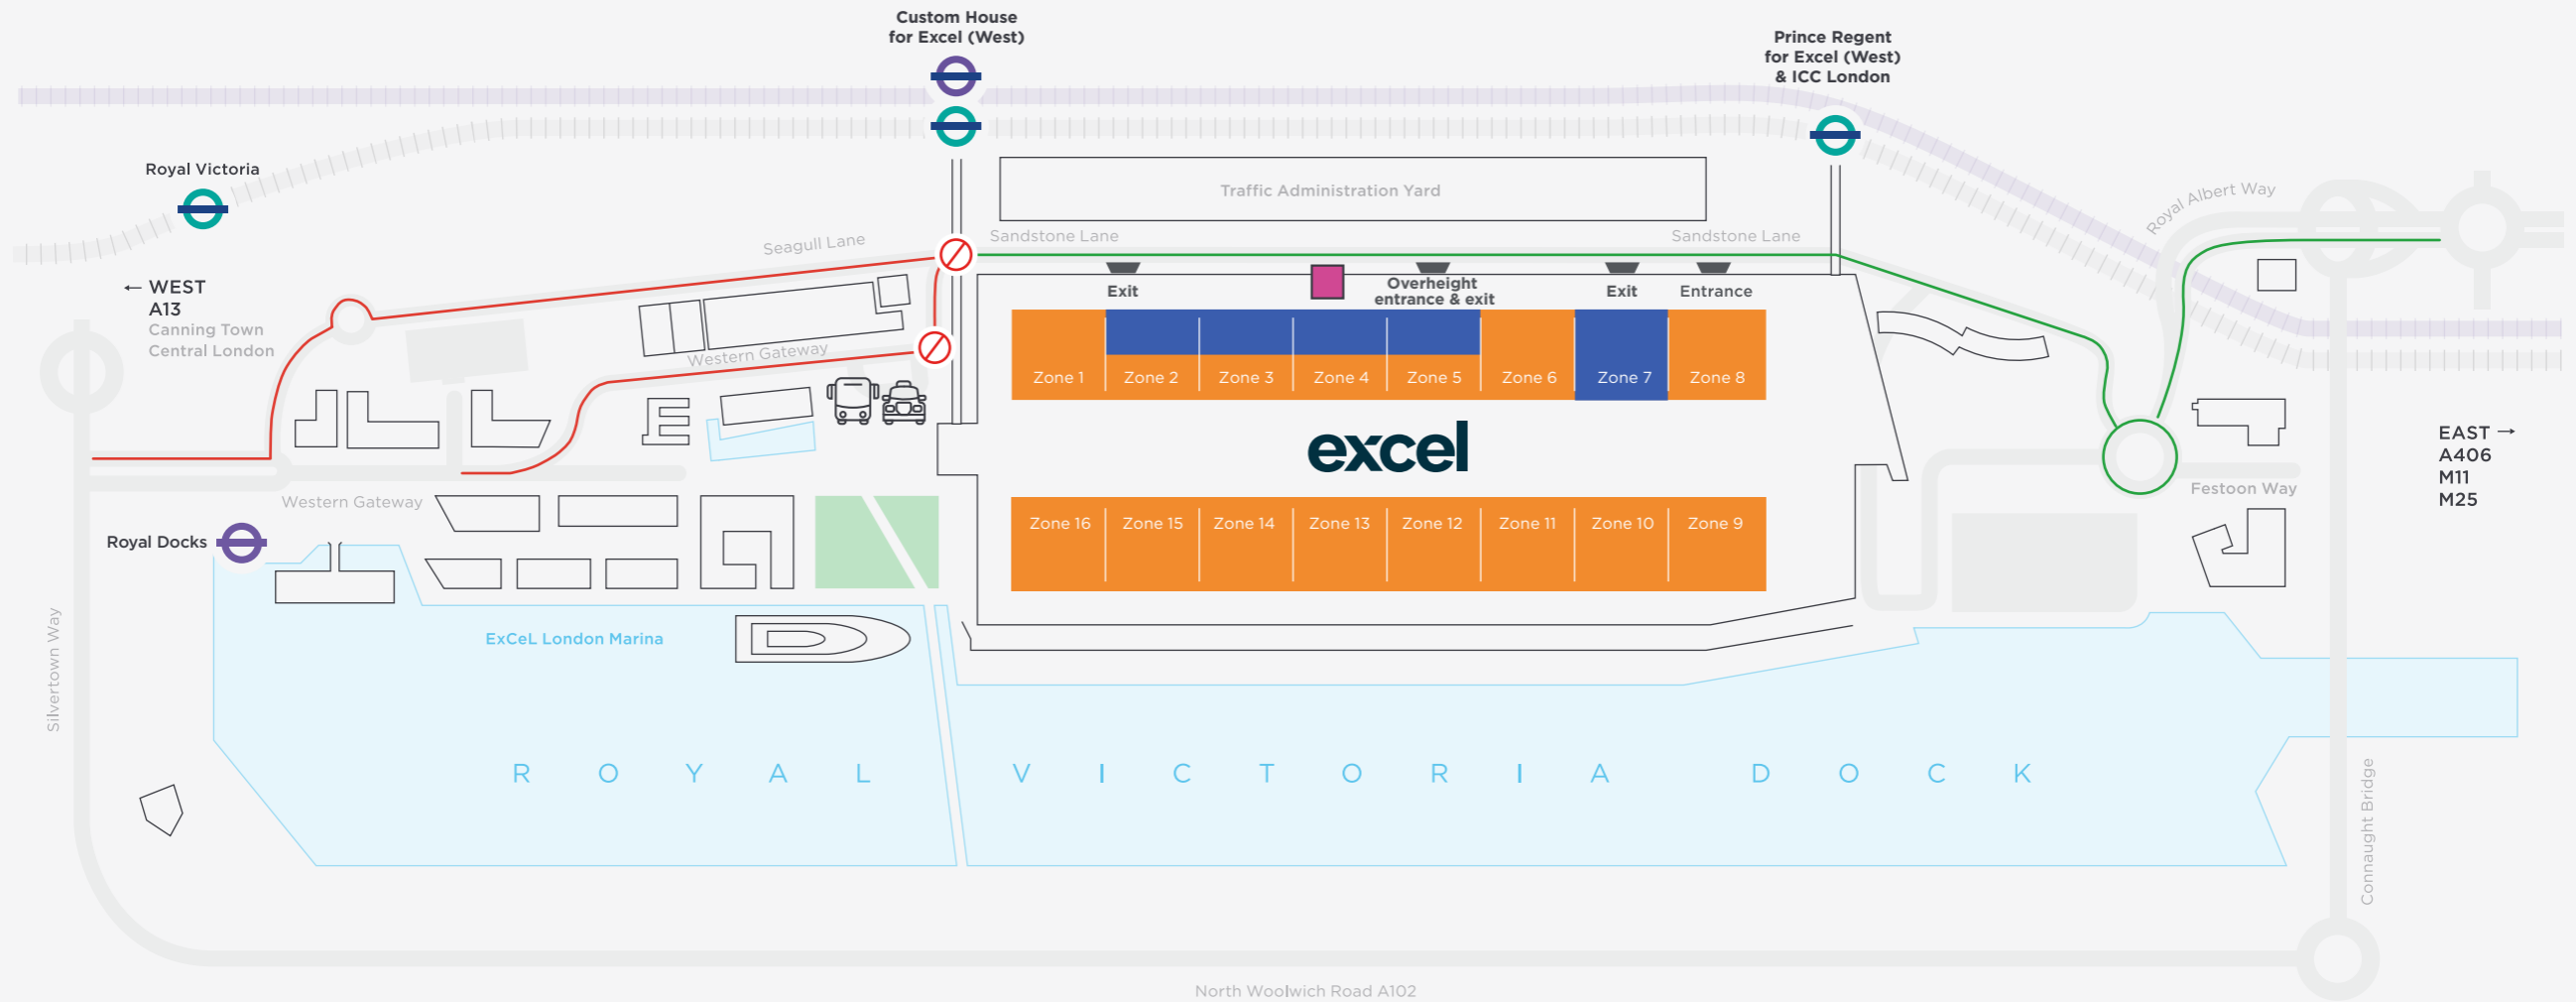

EXCEL CAMPUS TRAVEL MAP

Key

1,867 total spaces in venue car park

Coach, bus and taxi drop-off

IFS Cloud Cable Car

Venue car park for cars

1,650 spaces for cars with 80 accessible spaces and access to the venue via level 0 with lifts available

Access route

DLR station

Venue car park for vans

135 spaces for vans

No access to Sandstone Lane or Excel car park

Traffic office

Elizabeth line