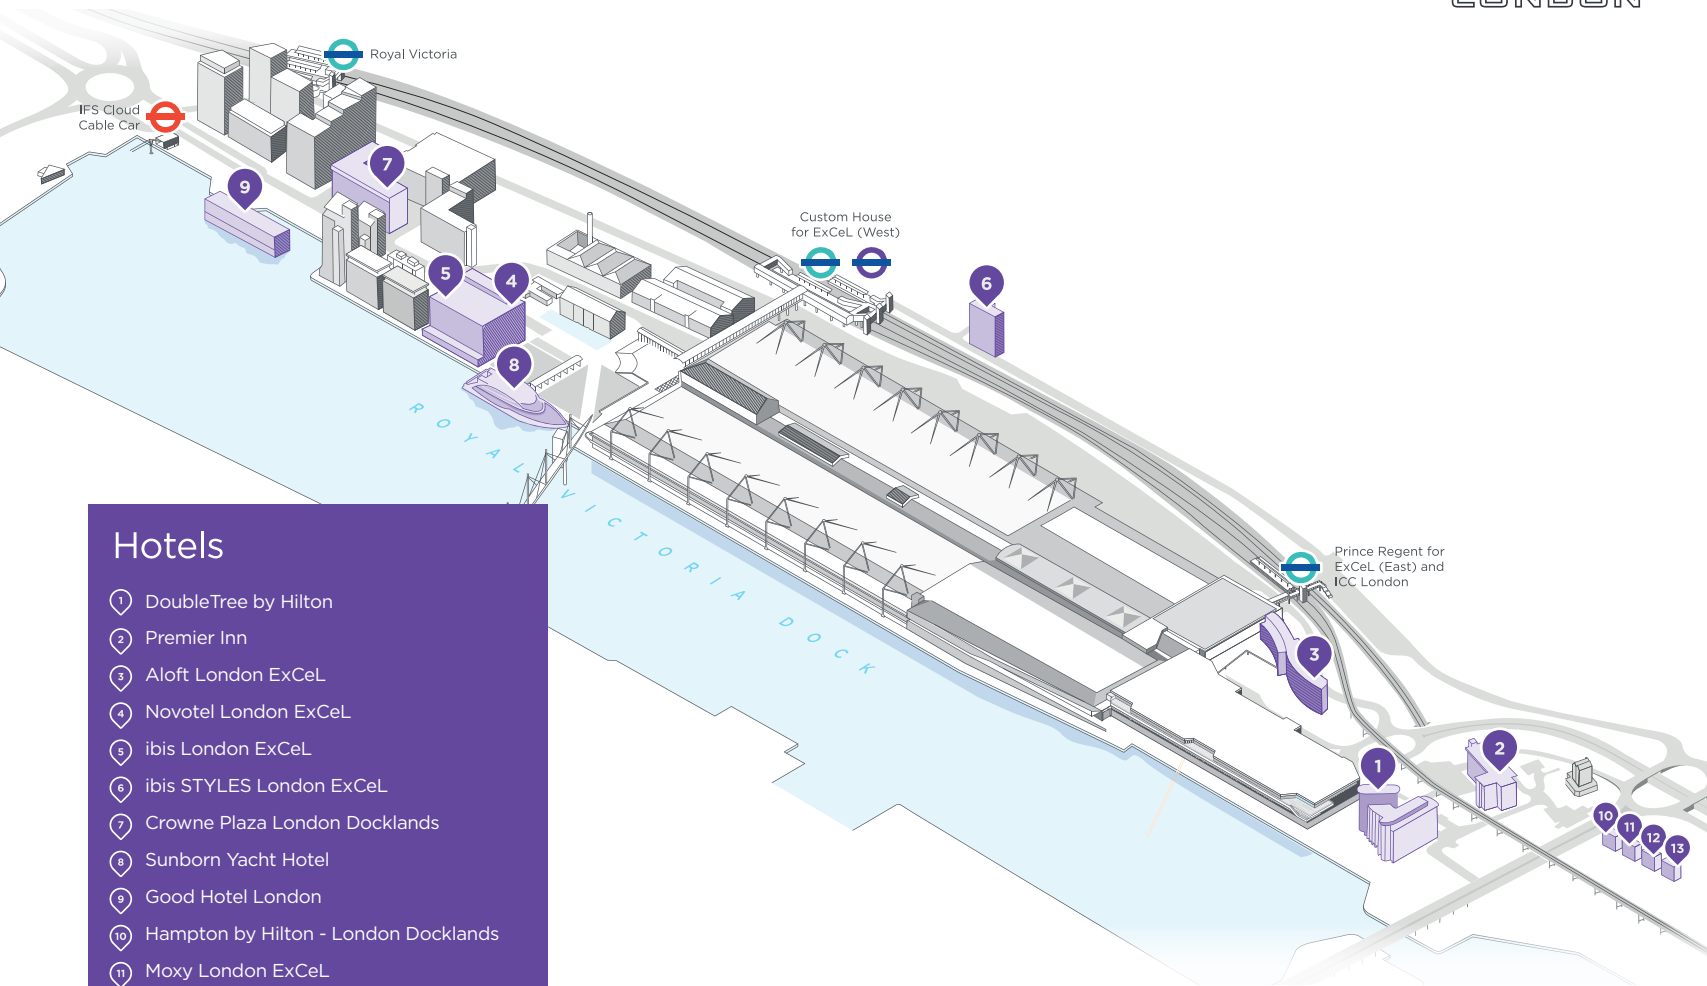

## ExCeL campus hotels map

- ### Hotels
- ① DoubleTree by Hilton
  - ② Premier Inn
  - ③ Aloft London ExCeL
  - ④ Novotel London ExCeL
  - ⑤ ibis London ExCeL
  - ⑥ ibis STYLES London ExCeL
  - ⑦ Crowne Plaza London Docklands
  - ⑧ Sunborn Yacht Hotel
  - ⑨ Good Hotel London
  - ⑩ Hampton by Hilton - London Docklands
  - ⑪ Moxy London ExCeL
  - ⑫ Travelodge London ExCeL
  - ⑬ Holiday Inn Express - ExCeL